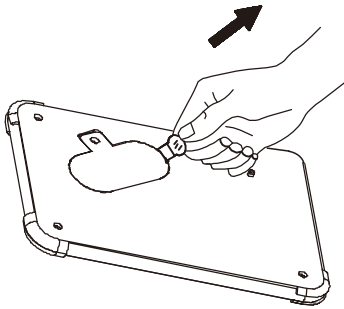

TIP

Safety Instructions

Paulmann Licht GmbH
31832 Springe / Germany
www.paulmann.com

Art.-Nr.:

3861
(+MA 173)

PMS 08/12

x3

(CR2032 3V) X6

A1

B1

C1

D1

A2

B2

C2

D2