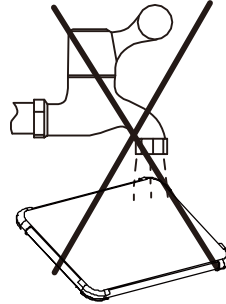

TIP

Safety Instructions 

Paulmann Licht GmbH
31832 Springe / Germany
www.paulmann.com

Art.-Nr.:

3861
(+MA 173)

PMS 08/12

x3

(CR2032 3V) X6