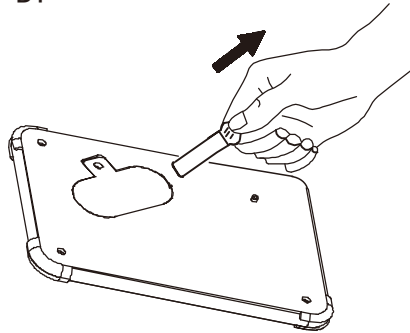

TIP

Safety Instructions

Paulmann Licht GmbH
31832 Springe / Germany
www.paulmann.com

Art.-Nr.:

3861
(+MA 173)

PMS 08/12

x3

(CR2032 3V) X6

A1

B1

C1

D1

A2

B2

C2

D2