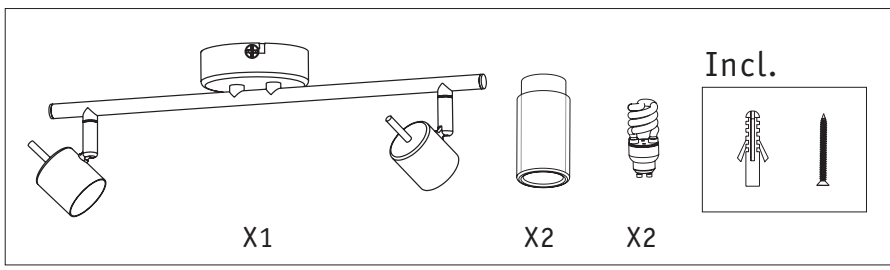

Safety Instructions
Nr.0,1,2