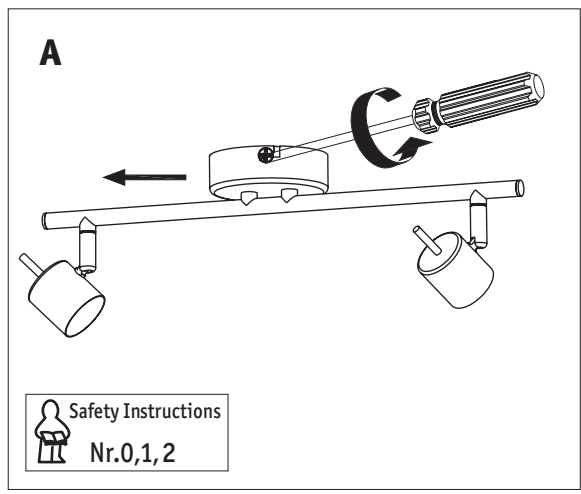

Safety Instructions
Nr.0,1,2