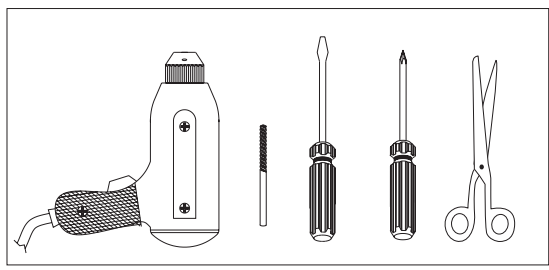

Safety Instructions
Nr.0,1,2