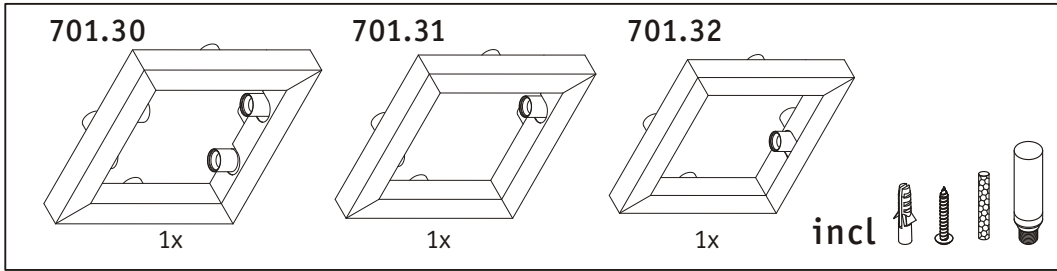

Safety Instructions
Nr. 0, 2