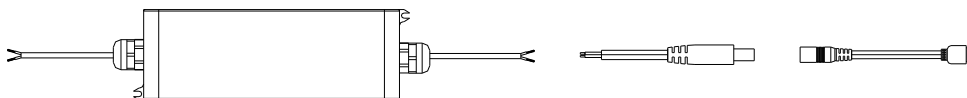

1x

1x

**!** X Constant Current-DC LED (350mA, 700mA..) 12V~AC LED

**!** ✓ Constant Voltage 12V-DC LED

702.01

1x

1x

1x