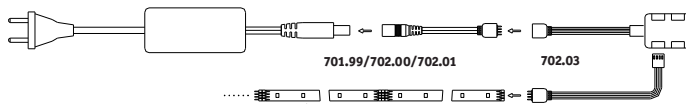

701.99/702.00/702.01

702.03

Art.No.702.08/702.09/702.11/702.12/702.13
/702.05/702.06/701.96/701.97