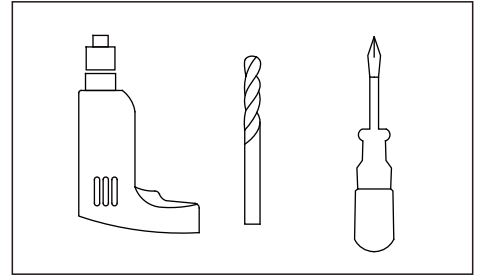

Safety Instructions
Nr.0,1