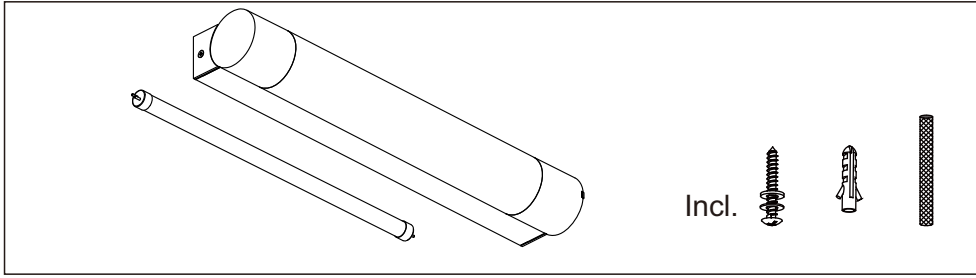

Safety Instructions
Nr.0,1