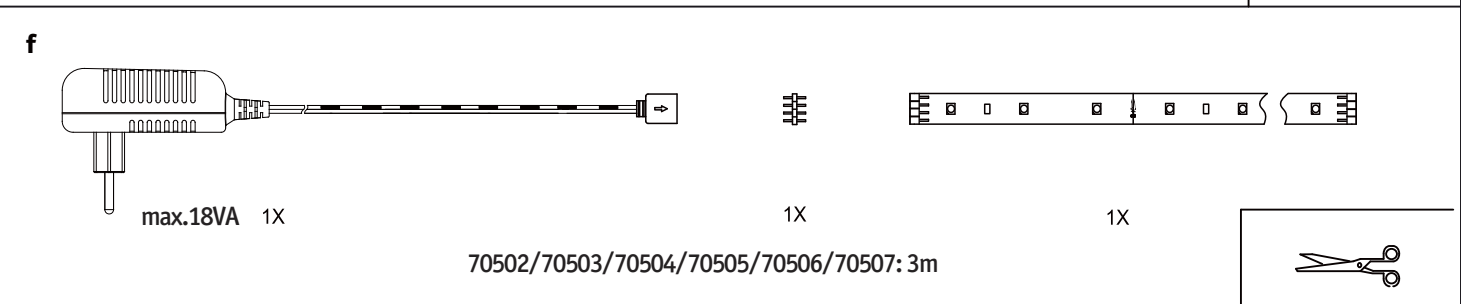

Safety Instructions

0, 1, 6, 8, 11, 12, 15,
22, 23, 25, 28

Info Hotline **+49 (0) 5041 998 389**

Mon. - Do. 7⁰⁰ - 20⁰⁰

Fr. 7⁰⁰ - 17⁰⁰

Paulmann Licht GmbH
31832 Springe / Germany
www.paulmann.com

Art.-Nr.:
701.96/97/98 702.05/
06/07/08/09/10/11/52
53/54/55/56/57/703.09/
10/11/12/17/18/20/21
32/33/36/37/38 704.07
/08/31/36/62/82/83/84
/85 705.02/03/04/05/
06/07/92/93/94
(+MA 173)
POW 12/14