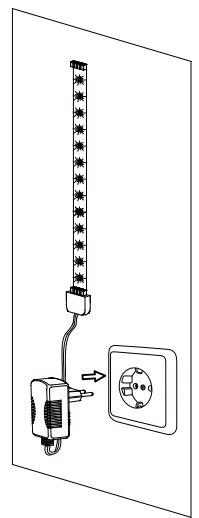

I

70485/70431 / 70436 / 70482 / 70483/ 70484
70502 / 70503/ 70504 / 70505/ 70506/70507