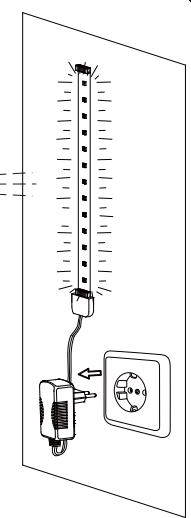

I

70485/70431 / 70436 / 70482 / 70483/ 70484
70502 / 70503/ 70504 / 70505/ 70506/70507

70431 / 70436 / 70482 / 70483/ 70484
70503/ 70504 / 70505/ 70506/70507

J

Art.No.70199/70200/70201

Art.No.70199/70200/70201

Art.No.70203

K

Art.No.70199/70200/70201

Art.No.70202

Art.No.70199/70200/70201

Art.No.70202

Art.No.70203

Art.No.70203

b1 b2 d