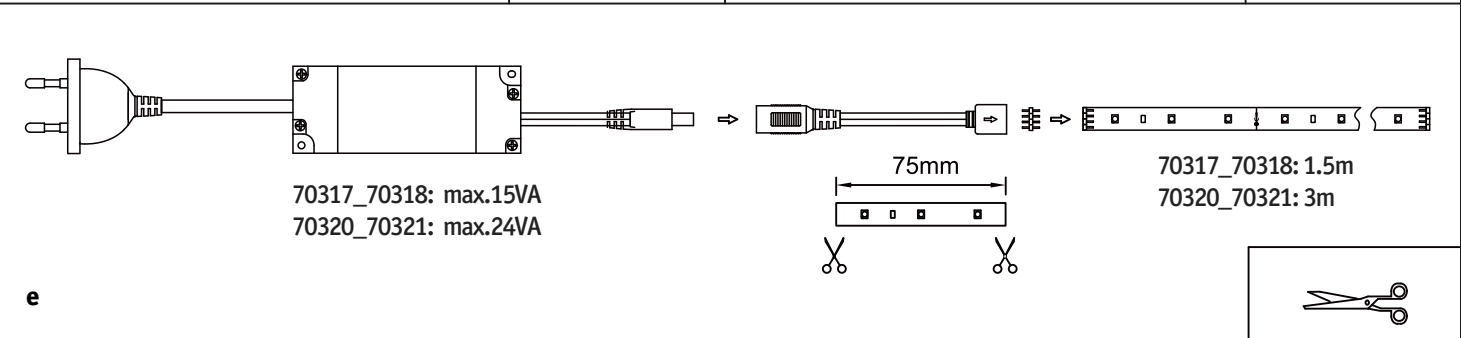

Safety Instructions

0, 1, 6, 8, 11, 12, 15,
22, 23, 25, 28

Info Hotline **+49 (0) 5041 998 389**

Mon. - Do. 7⁰⁰ - 20⁰⁰

Fr. 7⁰⁰ - 17⁰⁰

Paulmann Licht GmbH
31832 Springe / Germany
www.paulmann.com

Art.-Nr.:
701.96/97/98 702.05/
06/07/08/09/10/11/52
53/54/55/56/57/703.09/
10/11/12/17/18/20/21
32/33/36/37/38 704.07
/08/31/36/62/82/83/84
/85 705.02/03/04/05/
06/07/92/93/94
(+MA 173)
POW 12/14