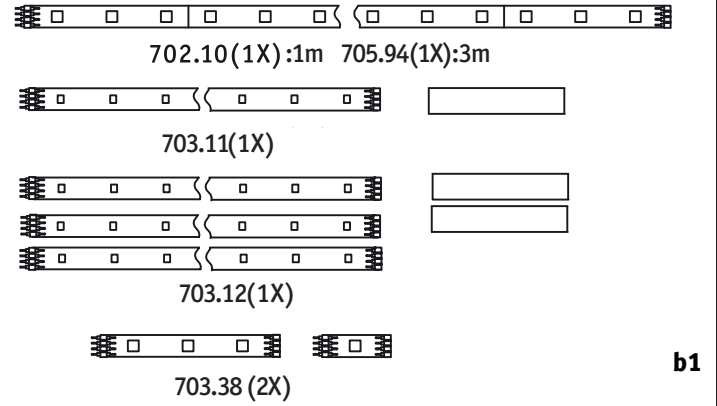

Safety Instructions

0, 1, 6, 8, 11, 12, 15,
22, 23, 25, 28

Info Hotline **+49 (0) 5041 998 389**

Mon. - Do. 7⁰⁰ - 20⁰⁰

Fr. 7⁰⁰ - 17⁰⁰

Paulmann Licht GmbH
31832 Springe / Germany
www.paulmann.com

Art.-Nr.:
701.96/97/98 702.05/
06/07/08/09/10/11/52
53/54/55/56/57/703.09/
10/11/12/17/18/20/21
32/33/36/37/38 704.07
/08/31/36/62/82/83/84
/85 705.02/03/04/05/
06/07/92/93/94
(+MA 173)
POW 12/14