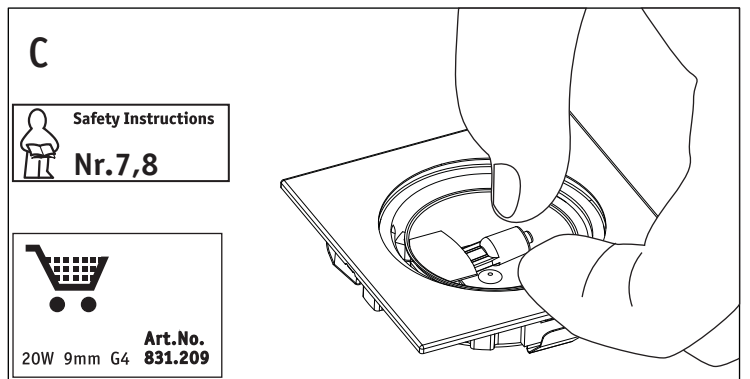

Safety Instructions

0,1,2,4,5b,6,7,8,9,11,12,
15,16,17,19,20,21,22,23,
25,26,27

Info Hotline

+49 (0) 5041 998 389

Mon. - Do. 7⁰⁰ - 20⁰⁰

Fr. 7⁰⁰ - 17⁰⁰

Paulmann Licht GmbH
31832 Springe / Germany
www.paulmann.com

Art.-Nr.: 93529/
93530/93531/
93532/93533/
93534/93535/
93536/93537/
93538/93539/
93540
(+MA 173)
PDG 05/12