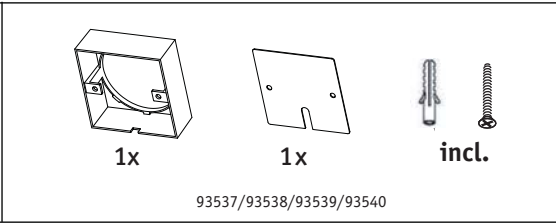

Safety Instructions

0,1,2,4,5b,6,7,8,9,11,12,
15,16,17,19,20,21,22,23,
25,26,27

Info Hotline

+49 (0) 5041 998 389

Mon. - Do. 7⁰⁰ - 20⁰⁰

Fr. 7⁰⁰ - 17⁰⁰

Paulmann Licht GmbH
31832 Springe / Germany
www.paulmann.com

Art.-Nr.: 93529/
93530/93531/
93532/93533/
93534/93535/
93536/93537/
93538/93539/
93540
(+MA 173)
PDG 05/12

F

Safety Instructions
Nr.0,4

1

2

G1

Safety Instructions
Nr.0,1
(Ø70mm)

(a)