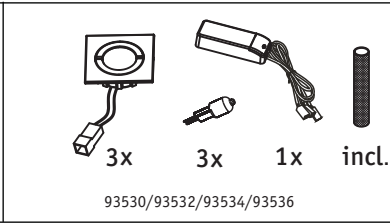

Safety Instructions

0,1,2,4,5b,6,7,8,9,11,12,
15,16,17,19,20,21,22,23,
25,26,27

Info Hotline

+49 (0) 5041 998 389

Mon. - Do. 7⁰⁰ - 20⁰⁰

Fr. 7⁰⁰ - 17⁰⁰

Paulmann Licht GmbH
31832 Springe / Germany
www.paulmann.com

Art.-Nr.: 93529/
93530/93531/
93532/93533/
93534/93535/
93536/93537/
93538/93539/
93540
(+MA 173)
PDG 05/12

F

Safety Instructions
Nr.0,4

1

2

G1

Safety Instructions
Nr.0,1
(Ø70mm)

(a)