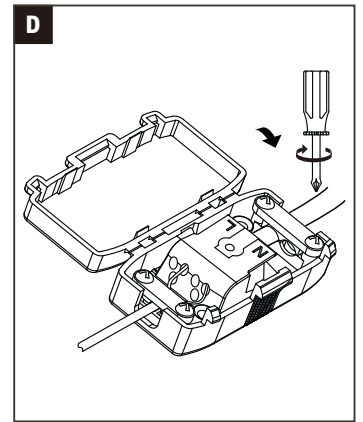

K

Bluetooth Reset

ON

OFF

3X, ON/OFF <1S

IOS APP Android APP Remote Control

Not incl. Remote Control

Paulmann
Art.-Nr.500.01