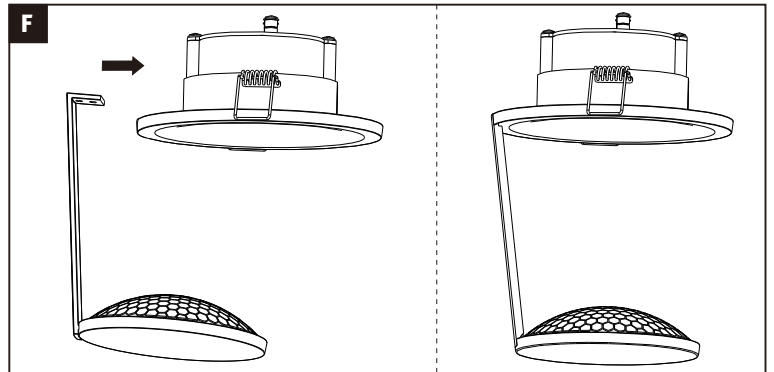

K

Bluetooth Reset

ON

OFF

3X, ON/OFF <1S

IOS APP Android APP Remote Control

Not incl. Remote Control

Paulmann
Art.-Nr.500.01