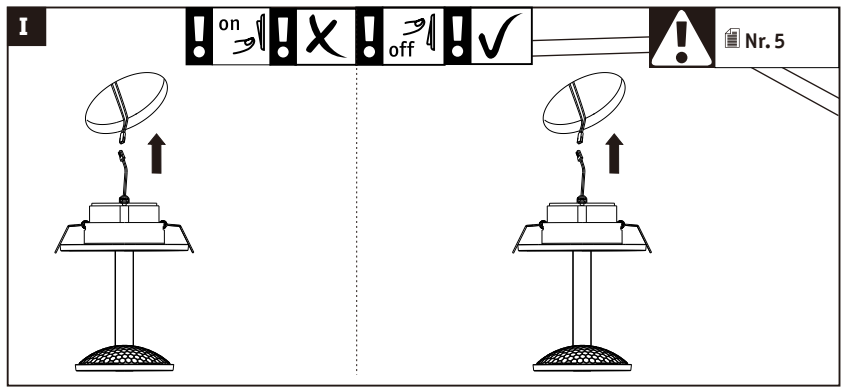

K

Bluetooth Reset

ON

OFF

3X, ON/OFF <1S

IOS APP Android APP Remote Control

Not incl. Remote Control

Paulmann
Art.-Nr.500.01