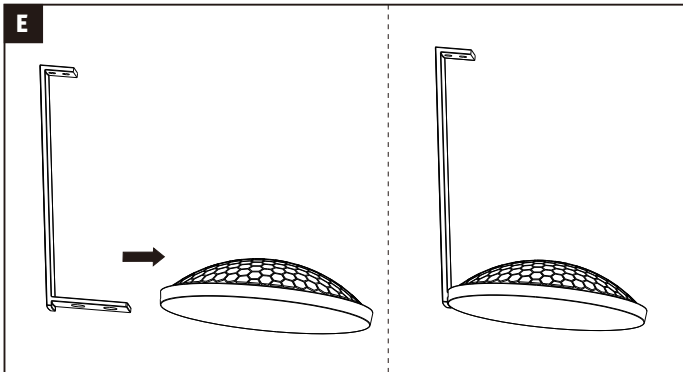

K

Bluetooth Reset

ON

OFF

3X, ON/OFF <1S

IOS APP Android APP Remote Control

Not incl. Remote Control

Paulmann
Art.-Nr.500.01