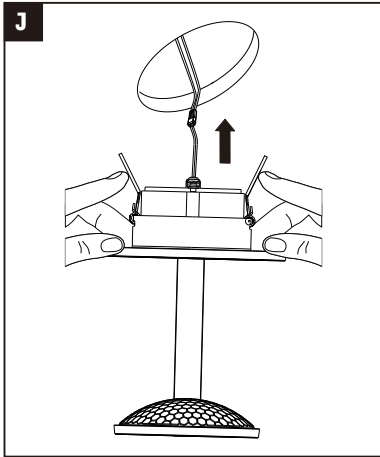

K

Bluetooth Reset

ON

OFF

3X, ON/OFF <1S

IOS APP Android APP Remote Control

Not incl. Remote Control

Paulmann
Art.-Nr.500.01