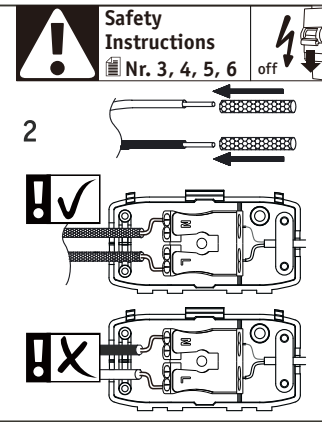

K

Bluetooth Reset

ON

OFF

3X, ON/OFF <1S

IOS APP Android APP Remote Control

Not incl. Remote Control

Paulmann
Art.-Nr.500.01