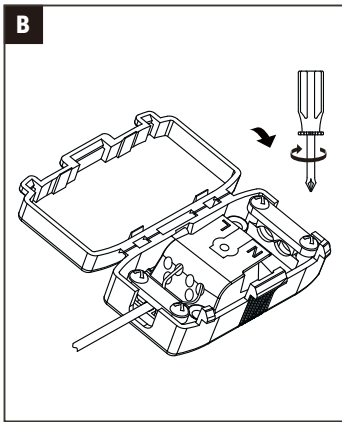

K

Bluetooth Reset

ON

OFF

3X, ON/OFF <1S

IOS APP Android APP Remote Control

Not incl. Remote Control

Paulmann
Art.-Nr.500.01