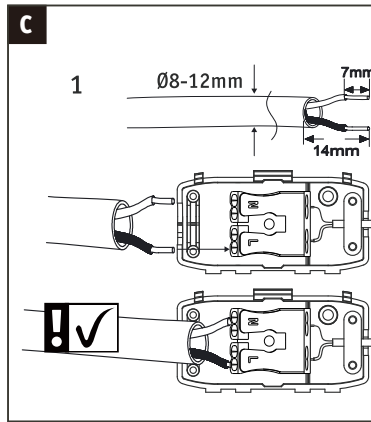

Paulmann

Safety Instructions

1, 2, 3, 4, 5, 6, 7, 8, 9, 12, 13, 15, 16,
17, 18, 19, 20, 22, 23, 24, 25, 26, 27,
28, 29, 32, 33, 34

Info

www.paulmann.com

Paulmann Licht GmbH
Quezinger Feld 2
31832 Springe
Germany

www.paulmann.com

Art.-Nr.: 935.92

(+MA326) PSU 03/18

1X

1X

1X

1X

2X