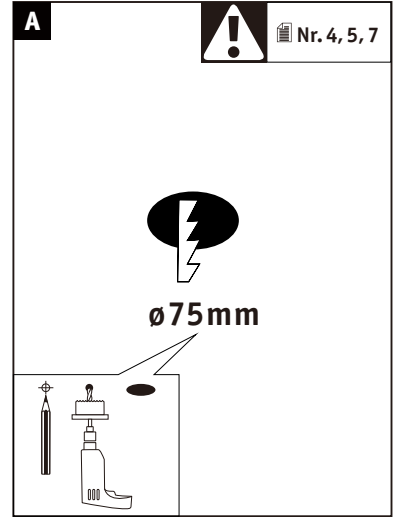

Paulmann

Safety Instructions

1, 2, 3, 4, 5, 6, 7, 8, 9, 12, 13, 15, 16,
17, 18, 19, 20, 22, 23, 24, 25, 26, 27,
28, 29, 32, 33, 34

Info

www.paulmann.com

Paulmann Licht GmbH
Quezinger Feld 2
31832 Springe
Germany

www.paulmann.com

Art.-Nr.: 935.92

(+MA326) PSU 03/18

1X

1X

1X

1X

2X