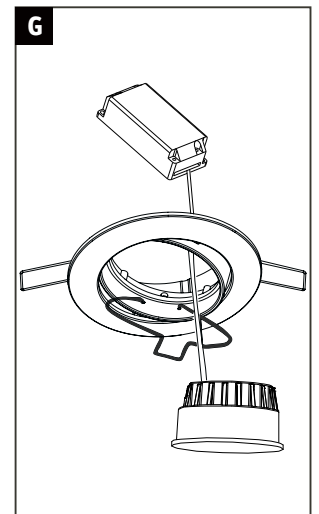

Paulmann

Safety Instructions

1, 2, 3, 4, 5, 6, 7, 9, 10, 12, 13, 15, 16,
19, 20, 21, 22, 24, 28, 33, 34

Info

www.paulmann.com

Paulmann Licht GmbH
Quezinger Feld 2
31832 Springe
Germany

www.paulmann.com

Art.-Nr.: **920.93_938.42**
920.94_938.44
920.95_938.43

(+MA326) PSU 03/18

920.93_938.42
RGB

1x

1x

Incl.

920.94_938.44
2700K

1x

1x

Incl.

920.95_938.43
2700K-6500K

1x

1x

Incl.