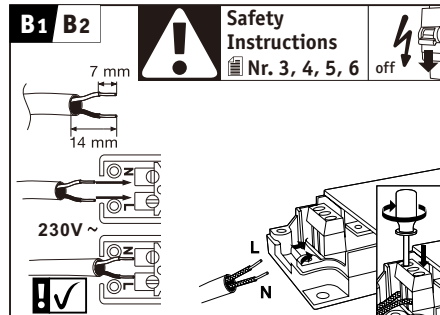

Paulmann

Safety Instructions

1, 2, 3, 4, 5, 6, 7, 9, 10, 12, 13, 15, 16,
19, 20, 21, 22, 24, 28, 33, 34

Info

www.paulmann.com

Paulmann Licht GmbH
Quezinger Feld 2
31832 Springe
Germany

www.paulmann.com

Art.-Nr.: **920.93_938.42**
920.94_938.44
920.95_938.43

(+MA326) PSU 03/18

920.93_938.42
RGB

1x

1x

Incl.

920.94_938.44
2700K

1x

1x

Incl.

920.95_938.43
2700K-6500K

1x

1x

Incl.