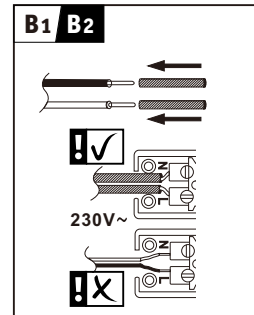

920.94_938.44
2700K

1x

1x

Incl.

920.95_938.43
2700K-6500K

1x

1x

Incl.