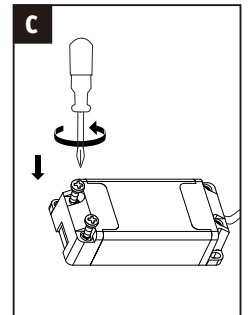

920.94_938.44
2700K

1x

1x

Incl.

920.95_938.43
2700K-6500K

1x

1x

Incl.