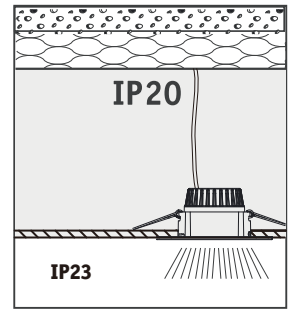

920.94_938.44
2700K

1x

1x

Incl.

920.95_938.43
2700K-6500K

1x

1x

Incl.