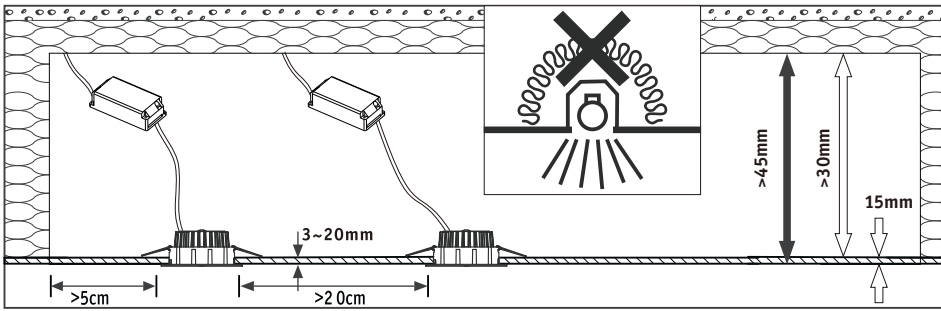

Paulmann

Safety Instructions

1, 2, 3, 4, 5, 6, 7, 9, 10, 12, 13, 15, 16,
19, 20, 21, 22, 24, 28, 33, 34

Info

www.paulmann.com

Paulmann Licht GmbH
Quezinger Feld 2
31832 Springe
Germany

www.paulmann.com

Art.-Nr.: **920.93_938.42**
920.94_938.44
920.95_938.43

(+MA326) PSU 03/18

920.93_938.42
RGB

1x

1x

Incl.

920.94_938.44
2700K

1x

1x

Incl.

920.95_938.43
2700K-6500K

1x

1x

Incl.