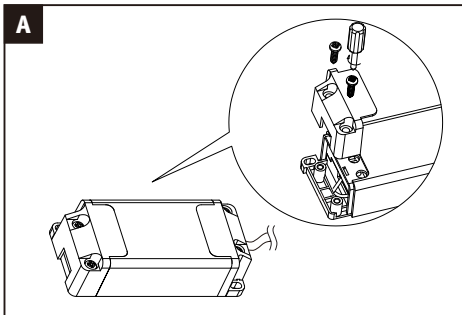

Paulmann

Safety Instructions

1, 2, 3, 4, 5, 6, 7, 9, 10, 12, 13, 15, 16,
19, 20, 21, 22, 24, 28, 33, 34

Info

www.paulmann.com

Paulmann Licht GmbH
Quezinger Feld 2
31832 Springe
Germany

www.paulmann.com

Art.-Nr.: **920.93_938.42**
920.94_938.44
920.95_938.43

(+MA326) PSU 03/18

920.93_938.42
RGB

1x

1x

Incl.

920.94_938.44
2700K

1x

1x

Incl.

920.95_938.43
2700K-6500K

1x

1x

Incl.