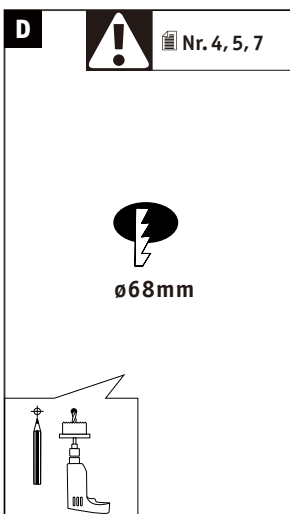

Paulmann

Safety Instructions

1, 2, 3, 4, 5, 6, 7, 9, 10, 12, 13, 15, 16,
19, 20, 21, 22, 24, 28, 33, 34

Info

www.paulmann.com

Paulmann Licht GmbH
Quezinger Feld 2
31832 Springe
Germany

www.paulmann.com

Art.-Nr.: **920.93_938.42**
920.94_938.44
920.95_938.43

(+MA326) PSU 03/18

920.93_938.42
RGB

1x

1x

Incl.

920.94_938.44
2700K

1x

1x

Incl.

920.95_938.43
2700K-6500K

1x

1x

Incl.