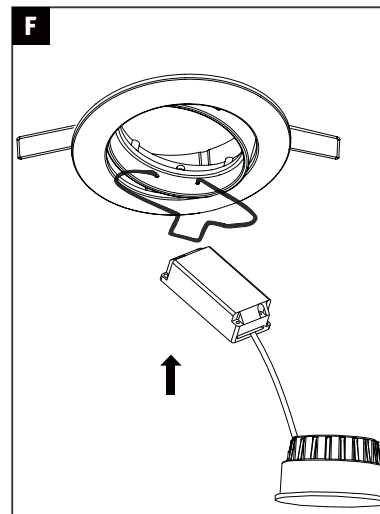

Paulmann

Safety Instructions

1, 2, 3, 4, 5, 6, 7, 9, 10, 12, 13, 15, 16,
19, 20, 21, 22, 24, 28, 33, 34

Info

www.paulmann.com

Paulmann Licht GmbH
Quezinger Feld 2
31832 Springe
Germany

www.paulmann.com

Art.-Nr.: **920.93_938.42**
920.94_938.44
920.95_938.43

(+MA326) PSU 03/18

920.93_938.42
RGB

1x

1x

Incl.

920.94_938.44
2700K

1x

1x

Incl.

920.95_938.43
2700K-6500K

1x

1x

Incl.