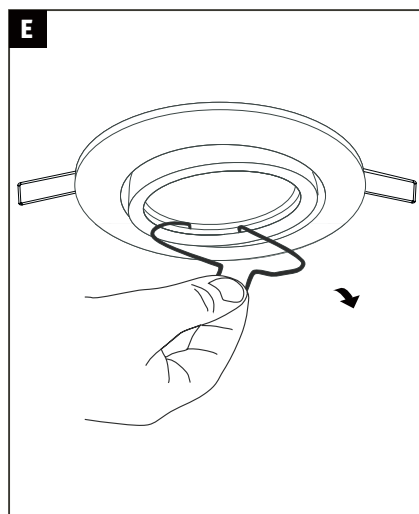

Paulmann

Safety Instructions

1, 2, 3, 4, 5, 6, 7, 9, 10, 12, 13, 15, 16,
19, 20, 21, 22, 24, 28, 33, 34

Info

www.paulmann.com

Paulmann Licht GmbH
Quezinger Feld 2
31832 Springe
Germany

www.paulmann.com

Art.-Nr.: **920.93_938.42**
920.94_938.44
920.95_938.43

(+MA326) PSU 03/18

920.93_938.42
RGB

1x

1x

Incl.

920.94_938.44
2700K

1x

1x

Incl.

920.95_938.43
2700K-6500K

1x

1x

Incl.