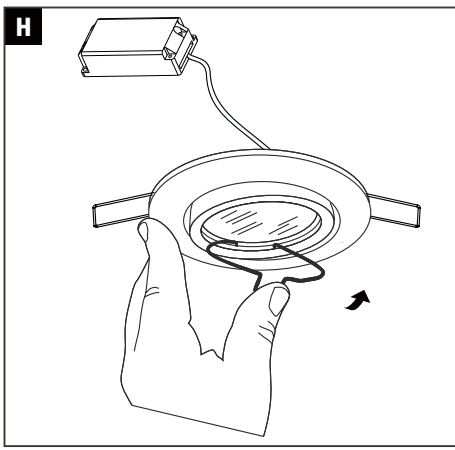

J

Bluetooth

Reset
ON
OFF

3X, ON/OFF <1S

IOS APP   Android APP   Remote Control

Not incl. Remote Control

Paulmann
Art.-Nr.500.01

K

not incl.

i Remote Control
Art.-Nr.:500.01

L

not incl.

FREE App

i Download App for extended functions
<https://de.paulmann.com/smarthome-app>

Zugelassen für den Betrieb in allen Ländern der EU / Approved for operating in all European countries

CE: Konform mit / in accordance with /
conformement a 2014/30/EU, 2014/53/EU
<http://www.paulmann.com/de/de/b2b-haendler-log-in.html>

2,4 GHz -
2,4835 GHz

NO

doesn't apply for the geographical area within a radius of 20km from the centre on "Ny Alesund"

Hiermit erklärt Paulmann Licht, dass der Funkanlagentyp Art.-Nr: 920.93/94/95/938.42/43/44 der Richtlinie 2014/53/EU entspricht. Der vollständige Text der EU-Konformitätserklärung ist unter der folgenden Internetadresse verfügbar: www.paulmann.com/ce
Funk-Frequenz 2,4 GHz-2,4835 GHz Abgestrahlte Energie 10mW