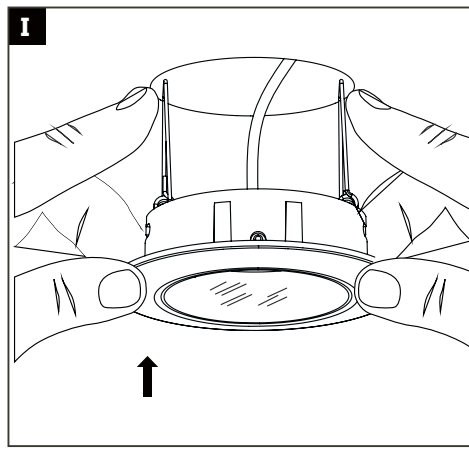

J

Bluetooth

Reset
ON
OFF

3X, ON/OFF <1S

IOS APP   Android APP   Remote Control

Not incl. Remote Control

Paulmann
Art.-Nr.500.01

K

not incl.

i Remote Control
Art.-Nr.:500.01

L

not incl.

FREE App

i Download App for extended functions
<https://de.paulmann.com/smarthome-app>

Zugelassen für den Betrieb in allen Ländern der EU / Approved for operating in all European countries

CE: Konform mit / in accordance with /
conformement a 2014/30/EU, 2014/53/EU
<http://www.paulmann.com/de/de/b2b-haendler-log-in.html>

2,4 GHz -
2,4835 GHz

NO

doesn't apply for the geographical area within a radius of 20km from the centre on "Ny Alesund"

Hiermit erklärt Paulmann Licht, dass der Funkanlagentyp Art.-Nr: 920.93/94/95/938.42/43/44 der Richtlinie 2014/53/EU entspricht. Der vollständige Text der EU-Konformitätserklärung ist unter der folgenden Internetadresse verfügbar: www.paulmann.com/ce
Funk-Frequenz 2,4 GHz-2,4835 GHz Abgestrahlte Energie 10mW