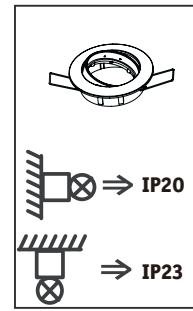

Paulmann

Safety Instructions

1, 2, 3, 4, 5, 6, 7, 9, 10, 12, 13, 15, 16,
19, 20, 21, 22, 24, 28, 33, 34

Info

www.paulmann.com

Paulmann Licht GmbH
Quezinger Feld 2
31832 Springe
Germany

www.paulmann.com

Art.-Nr.: **920.93_938.42**
920.94_938.44
920.95_938.43

(+MA326) PSU 03/18

920.93_938.42
RGB

1x

1x

Incl.

920.94_938.44
2700K

1x

1x

Incl.

920.95_938.43
2700K-6500K

1x

1x

Incl.