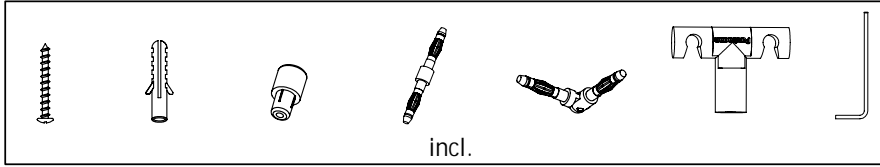

Art.-Nr.:
97226

(+MA 173)

PDG 05/10

1x(210W)

12x

incl.

6mm

P1	=	P2	✓
3X35W	=	3X35W	
5X20W	=	5X20W	