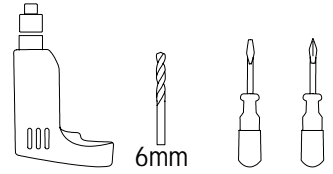

Art.-Nr.:
97226

(+MA 173)

PDG 05/10

1x(210W)

12x

incl.

6mm

P1	=	P2	✓
3X35W	=	3X35W	
5X20W	=	5X20W	