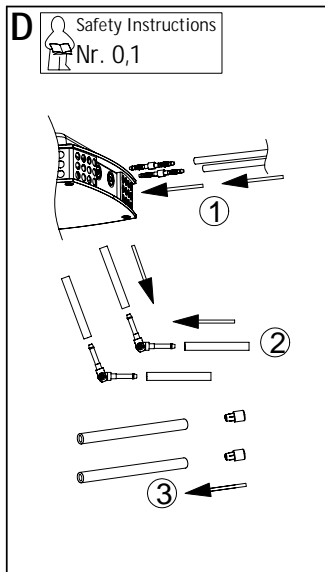

Art.-Nr.:
97226

(+MA 173)

PDG 05/10

1x(210W)

12x

incl.

6mm

P1	=	P2	✓
3X35W	=	3X35W	
5X20W	=	5X20W	