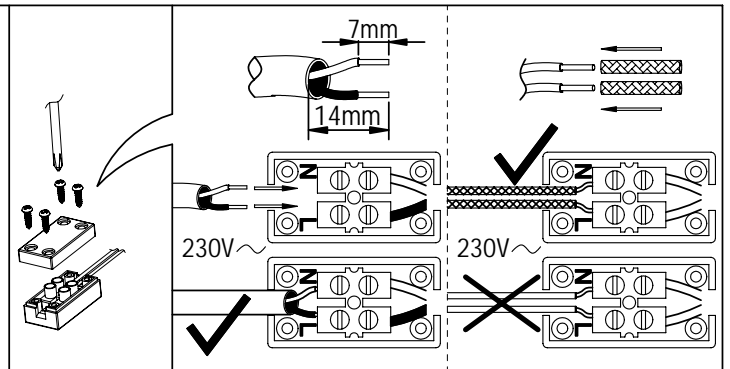

Art.-Nr.:
97226

(+MA 173)

PDG 05/10

1x(210W)

12x

incl.

6mm

P1	=	P2	✓
3X35W	=	3X35W	
5X20W	=	5X20W	