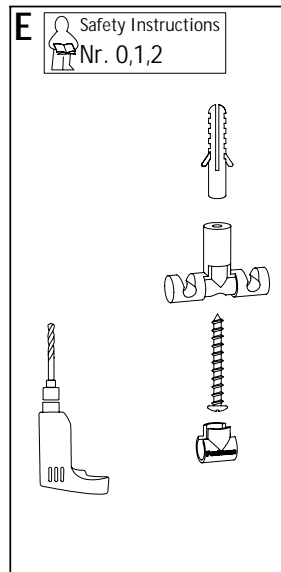

Art.-Nr.:
97226

(+MA 173)

PDG 05/10

1x(210W)

12x

incl.

6mm

P1	=	P2	✓
3X35W	=	3X35W	
5X20W	=	5X20W	