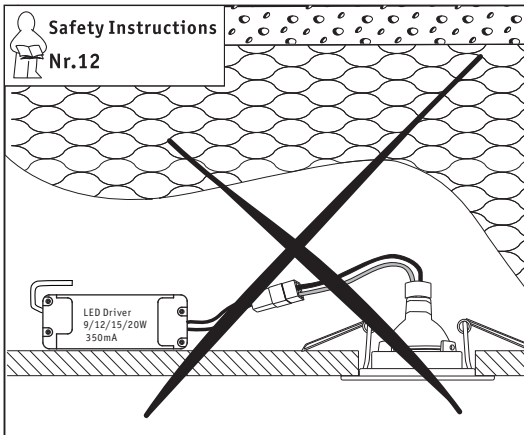

LED Driver

☒ Safety Instructions Nr.28a/b	☐	Ta: -20...+50°C	☐
☐ Safety Instructions Nr.28b	☒	TC: +80 (85)°C	☐

☒ H03VVH2-F } 2x ☒ H05VVH2-F } 0.75mm²	min.H03VVH2-F 0.75mm²×2