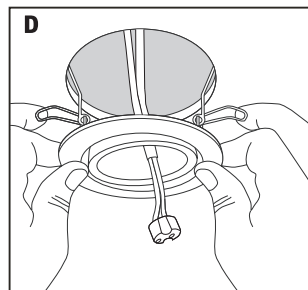

1x 1x

	$< 90^{\circ}\text{C}$	M M
COOL BEAM	Security	
[W]	[mm]	
	35	50

A Safety Instructions Nr. 0,1

(Ø 64mm)

B Safety Instructions Nr. 0,4

A, B, C, D, E, F

$>0,5\text{m} = 0,5\text{m}$

$\pm 20^{\circ}$

Safety Instructions Nr. 9

COOL BEAM		20% ↑			Art. No. 20W 35mm GU4 832.47 35W 35mm GU4 832.48
Security	$^{\circ}\text{C}$	80% ↓			
COOL BEAM	$^{\circ}\text{C}$	60% ↑			
		40% ↓			