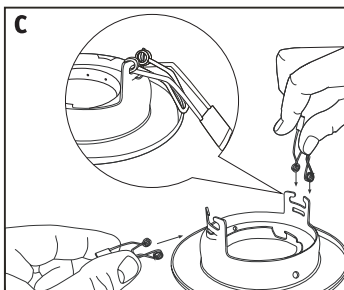

1x 1x

	$< 90^{\circ}\text{C}$	M M
COOL BEAM	Security	
[W]	[mm]	
	35	50

A Safety Instructions Nr. 0,1

(Ø 64mm)

B Safety Instructions Nr. 0,4

A, B, C, D, E, F

$>0,5\text{m} = 0,5\text{m}$

$\pm 20^{\circ}$

Safety Instructions Nr. 9

COOL BEAM		20% ↑			Art. No. 20W 35mm GU4 832.47 35W 35mm GU4 832.48
Security	$^{\circ}\text{C}$	80% ↓			
COOL BEAM	$^{\circ}\text{C}$	60% ↑			
		40% ↓			