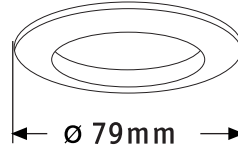

Paulmann

Safety Instructions

0,1,4,7,8,9,11,15,17,
20,22,

www.paulmann.com/symbols

Paulmann Licht GmbH
Quezinger Feld 2
31832 Springe
Germany

www.paulmann.com

Art.-Nr.: 570000074

(+MA173)PBO 10/20

GU10 35° flood

50W

800 Lux
ø 631mm

200 Lux
ø 1261mm

89 Lux
ø 1892mm

Paulmann
GU10
Art.-Nr.:836.50
Art.-Nr.:836.56

	 [mm]	 [W]	 [mm]	 [m]	 [mm]	 [mm]	 [cm]	 [°]	 [mm]
	79	50	51	0,5	70	90	≥20		5-20
	83	50	51	0,5	68	90	≥20	30	5-20