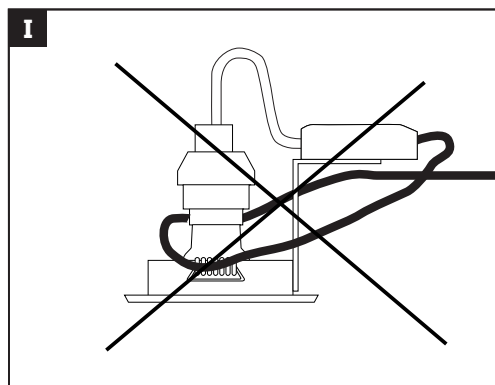

Paulmann

Safety Instructions

0,1,4,7,8,9,11,15,17,
20,22,

www.paulmann.com/symbols

Paulmann Licht GmbH
Quezinger Feld 2
31832 Springe
Germany

www.paulmann.com

Art.-Nr.: 570000074

(+MA173)PBO 10/20

GU10 35° flood

50W

800 Lux
ø 631mm

200 Lux
ø 1261mm

89 Lux
ø 1892mm

Paulmann
GU10
Art.-Nr.:836.50
Art.-Nr.:836.56

	 [mm]	 [W]	 [mm]	 [m]	 [mm]	 [mm]	 [cm]	 [°]	 [mm]
	79	50	51	0,5	70	90	≥20		5-20
	83	50	51	0,5	68	90	≥20	30	5-20