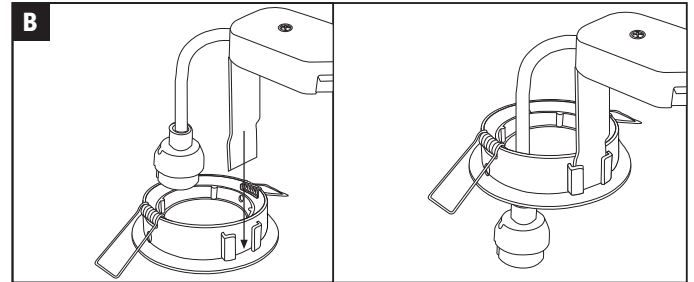

Paulmann

Safety Instructions

0,1,4,7,8,9,11,15,17,
20,22,

www.paulmann.com/symbols

Paulmann Licht GmbH
Quezinger Feld 2
31832 Springe
Germany

www.paulmann.com

Art.-Nr.: 570000074

(+MA173)PBO 10/20

GU10 35° flood

50W

800 Lux
ø 631mm

200 Lux
ø 1261mm

89 Lux
ø 1892mm

Paulmann
GU10
Art.-Nr.:836.50
Art.-Nr.:836.56

	 [mm]	 [W]	 [mm]	 [m]	 [mm]	 [mm]	 [cm]	 [°]	 [mm]
	79	50	51	0,5	70	90	≥20		5-20
	83	50	51	0,5	68	90	≥20	30	5-20