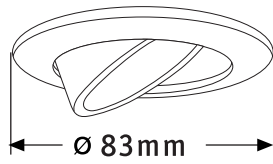

Paulmann

Safety Instructions

0,1,4,7,8,9,11,15,17,
20,22,

www.paulmann.com/symbols

Paulmann Licht GmbH
Quezinger Feld 2
31832 Springe
Germany

www.paulmann.com

Art.-Nr.: 570000074

(+MA173)PBO 10/20

GU10 35° flood

50W

800 Lux
ø 631mm

200 Lux
ø 1261mm

89 Lux
ø 1892mm

Paulmann
GU10
Art.-Nr.:836.50
Art.-Nr.:836.56

	 [mm]	 [W]	 [mm]	 [m]	 [mm]	 [mm]	 [cm]	 [°]	 [mm]
	79	50	51	0,5	70	90	≥20		5-20
	83	50	51	0,5	68	90	≥20	30	5-20