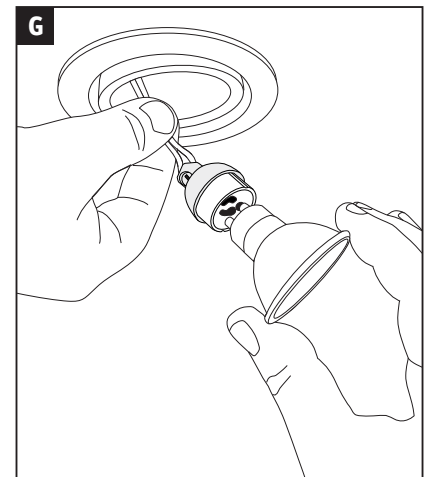

Paulmann

Safety Instructions

0,1,4,7,8,9,11,15,17,
20,22,

www.paulmann.com/symbols

Paulmann Licht GmbH
Quezinger Feld 2
31832 Springe
Germany

www.paulmann.com

Art.-Nr.: 570000074

(+MA173)PBO 10/20

GU10 35° flood

50W

800 Lux
ø 631mm

200 Lux
ø 1261mm

89 Lux
ø 1892mm

Paulmann
GU10
Art.-Nr.:836.50
Art.-Nr.:836.56

	 [mm]	 [W]	 [mm]	 [m]	 [mm]	 [mm]	 [cm]	 [°]	 [mm]
	79	50	51	0,5	70	90	≥20		5-20
	83	50	51	0,5	68	90	≥20	30	5-20