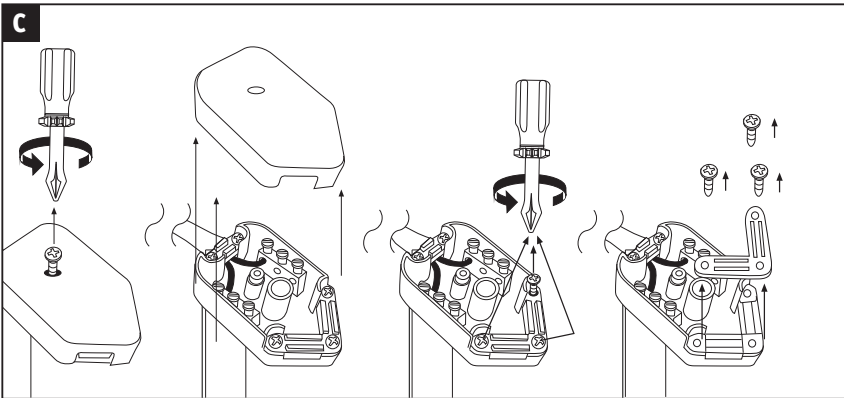

Paulmann

Safety Instructions

0,1,4,7,8,9,11,15,17,
20,22,

www.paulmann.com/symbols

Paulmann Licht GmbH
Quezinger Feld 2
31832 Springe
Germany

www.paulmann.com

Art.-Nr.: 570000074

(+MA173)PBO 10/20

GU10 35° flood

50W

800 Lux
ø 631mm

200 Lux
ø 1261mm

89 Lux
ø 1892mm

Paulmann
GU10
Art.-Nr.:836.50
Art.-Nr.:836.56

	 [mm]	 [W]	 [mm]	 [m]	 [mm]	 [mm]	 [cm]	 [°]	 [mm]
	79	50	51	0,5	70	90	≥20		5-20
	83	50	51	0,5	68	90	≥20	30	5-20