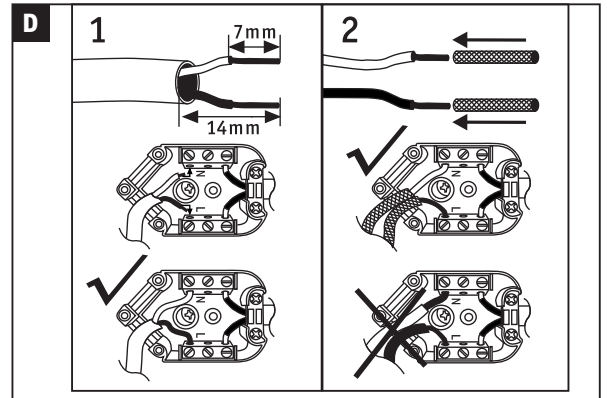

Paulmann

Safety Instructions

0,1,4,7,8,9,11,15,17,
20,22,

www.paulmann.com/symbols

Paulmann Licht GmbH
Quezinger Feld 2
31832 Springe
Germany

www.paulmann.com

Art.-Nr.: 570000074

(+MA173)PBO 10/20

GU10 35° flood

50W

800 Lux
ø 631mm

200 Lux
ø 1261mm

89 Lux
ø 1892mm

Paulmann
GU10
Art.-Nr.:836.50
Art.-Nr.:836.56

	 [mm]	 [W]	 [mm]	 [m]	 [mm]	 [mm]	 [cm]	 [°]	 [mm]
	79	50	51	0,5	70	90	≥20		5-20
	83	50	51	0,5	68	90	≥20	30	5-20