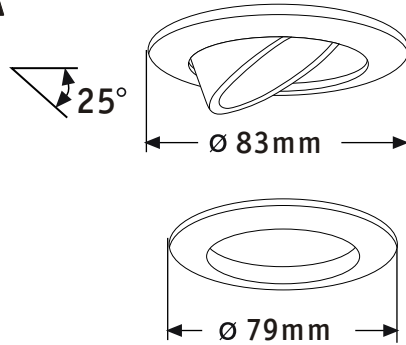

P

Paulmann

Safety Instructions

0,1,2,4,5b,7,8,9,
11,12,15,16,17,19,
20,21,23,25,29

Info Hotline

+49 (0) 5041 998 389

Mon. - Do. 7⁰⁰ - 20⁰⁰

Fr. 7⁰⁰ - 17⁰⁰

Paulmann Licht GmbH
31832 Springe / Germany
www.paulmann.com

Art.-Nr.:
507000315

(+MA 173)

PBO 10 / 09

A

B

C

C

[mm]

[W]

[mm]

[W]

[mm]

[W]

[mm]

68

50

60

35

60

50

90

70

50

60

35

60

50

90

D

E

F

G

H

I

> 0,5m = 0,5m

9