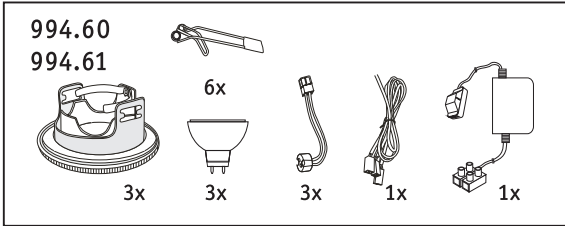

Art.-Nr.:

994.59

994.60

994.61

995.33

(+MA 173)

PB0 07 / 12

Coolbeam	[mm]	[m]	[mm]	[cm]	[mm]
	51	0.5	75	>90	≥20
					5-20