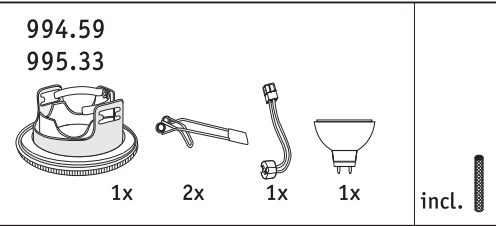

Art.-Nr.:

994.59

994.60

994.61

995.33

(+MA 173)

PB0 07 / 12

Coolbeam	[mm]	[m]	[mm]	[cm]	[mm]
	51	0.5	75	>90	≥20
					5-20