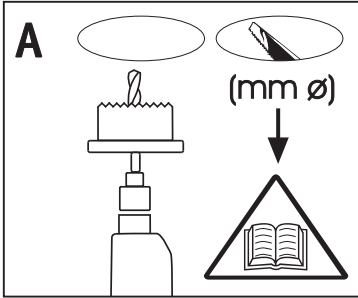

Art.-Nr.:

994.59

994.60

994.61

995.33

(+MA 173)

PB0 07 / 12

Coolbeam	[mm]	[m]	[mm]	[cm]	[mm]
	51	0.5	75	>90	≥20
					5-20