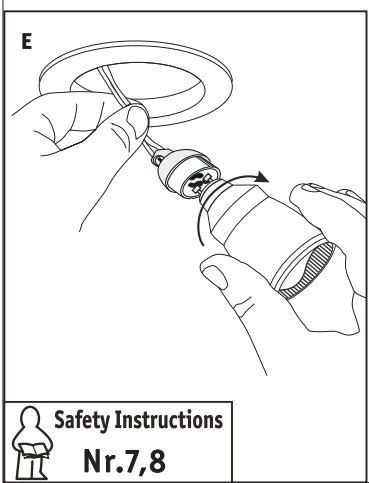

Safety Instructions
Nr.7,8

Art.No.
11W 51mm Gu10 892.38