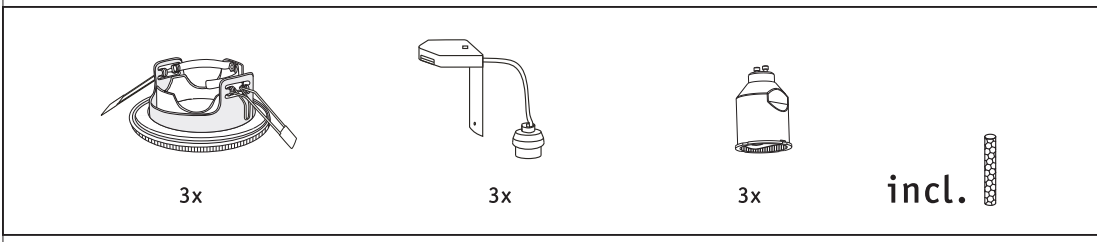

Safety Instructions
Nr.7,8

Art.No.
11W 51mm Gu10 892.38