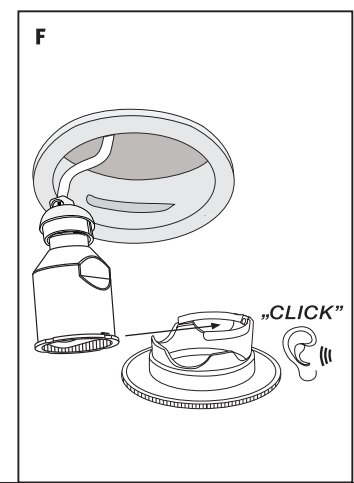

Safety Instructions
Nr.7,8

Art.No.
11W 51mm Gu10 892.38