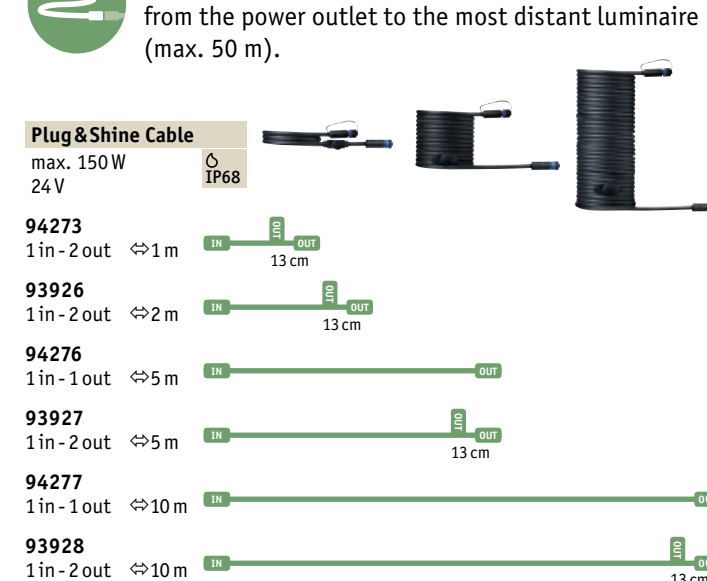

### 2. Compile the cable system from the power outlet to the most distant luminaire (max. 50 m).