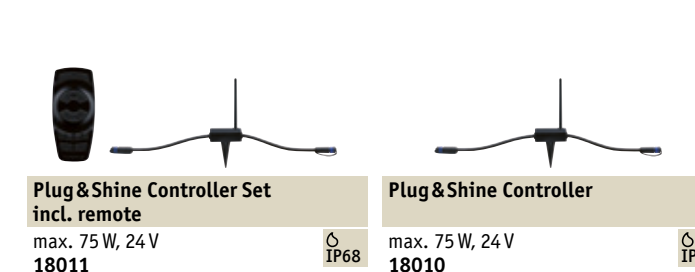

Simple remote lighting control

Simply integrate the controller in the cable routing to switch or dim all downstream luminaires. Use the remote control to control controllers individually or in groups.