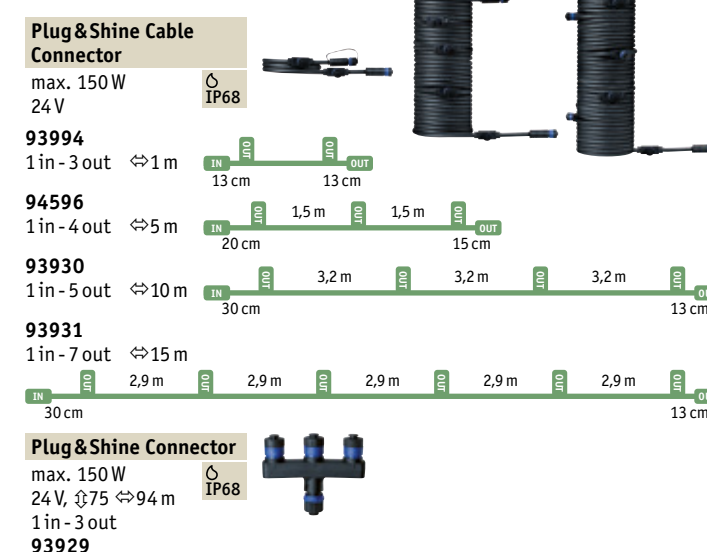

### 2. Compile the cable system from the power outlet to the most distant luminaire (max. 50 m).