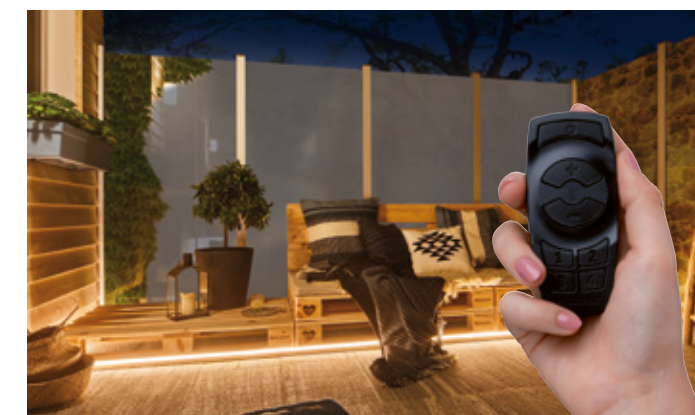

## Simple remote lighting control

Simply integrate the controller in the cable routing to switch or dim all downstream luminaires. Use the remote control to control controllers individually or in groups.