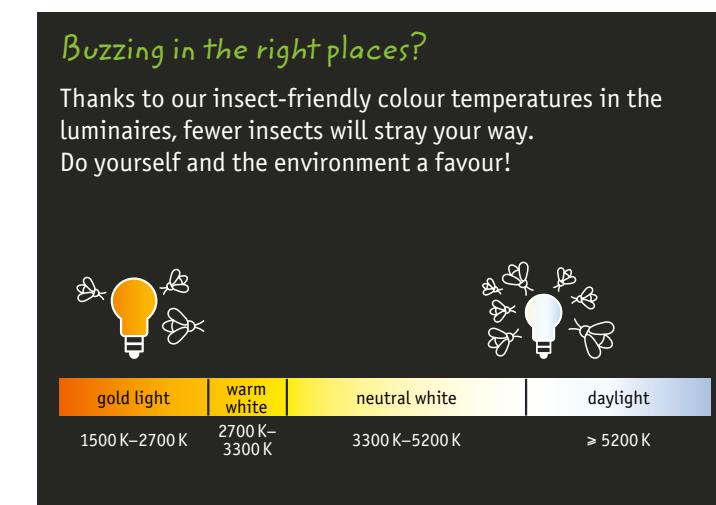

Insect-friendly luminaires

Safety for people and respect for the environment