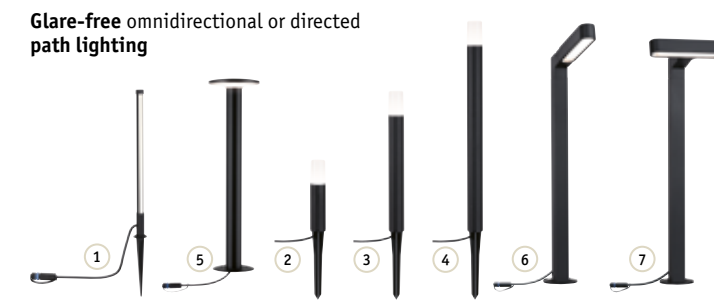

Paths

- **1 Lightstick 36**
  incl. 1x 5,5 W
  490 lm
  ∅ 360 ∅ 20 mm
  94530
- **2 Flarea 200**
  incl. 1x 3,1 W
  360 lm
  ∅ 200 ∅ 45 mm
  94533
- **3 Flarea 400**
  ∅ 400 ∅ 45 mm
  94536
- **4 Flarea 600**
  ∅ 600 ∅ 159 mm
  94537
- **5 Poller Plate**
  incl. 1x 6,1 W
  580 lm, ∠ 360°
  ∅ 600 ∅ 159 mm
  94312
- **6 Poller ITO vertical**
  incl. 1x 6 W
  700 lm, ∠ 65°
  ∅ 1.103 ∅ 47 ∅ 301 mm
  94547
- **7 Poller ITO horizontal**
  incl. 1x 6 W
  700 lm, ∠ 65°
  ∅ 1.103 ∅ 277 ∅ 118 mm
  94546