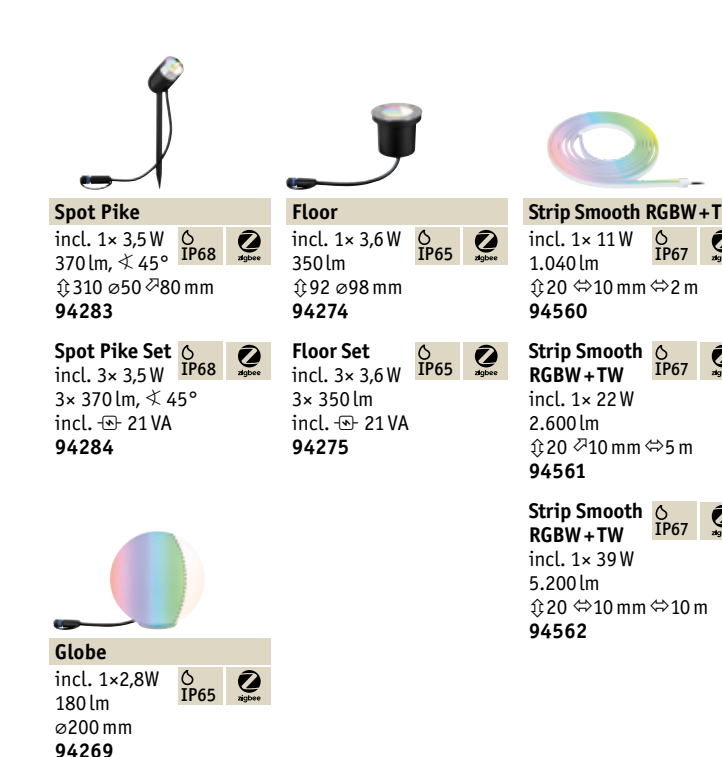

### 3. Select the transformer according to total output

## Simple remote lighting control

Simply integrate the controller in the cable routing to switch or dim all downstream luminaires. Use the remote control to control controllers individually or in groups.

## Smart colour and white tone control

Products include Zigbee chip – Zigbee controller 93999 is not required