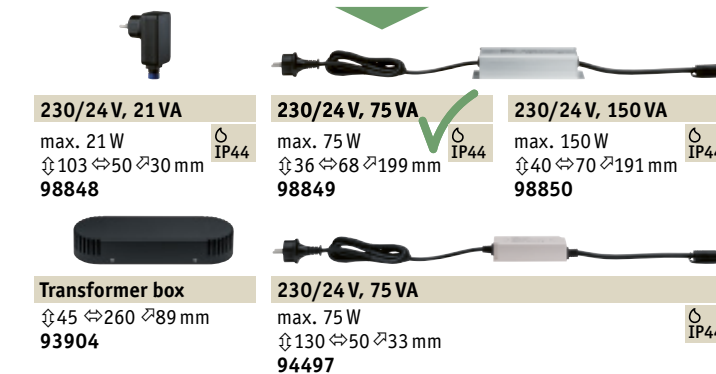

3. Select the transformer according to total output