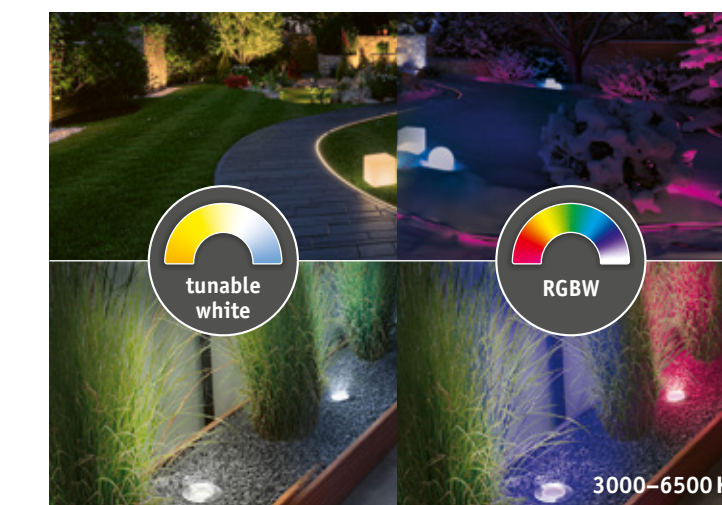

Smart colour and white tone control

Products include Zigbee chip – Zigbee controller 93999 is not required