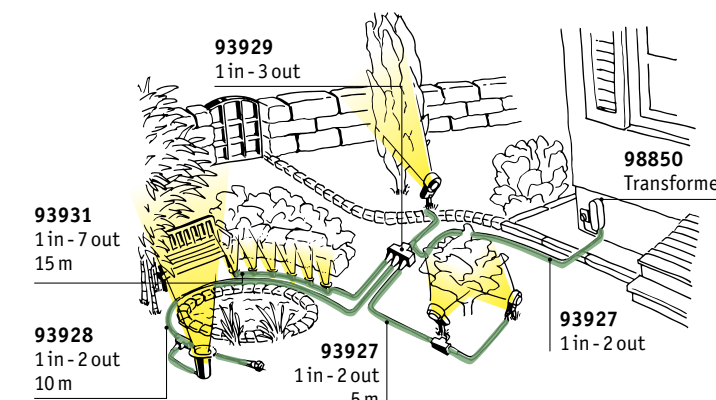

### 2. Compile the cable system from the power outlet to the most distant luminaire (max. 50 m).