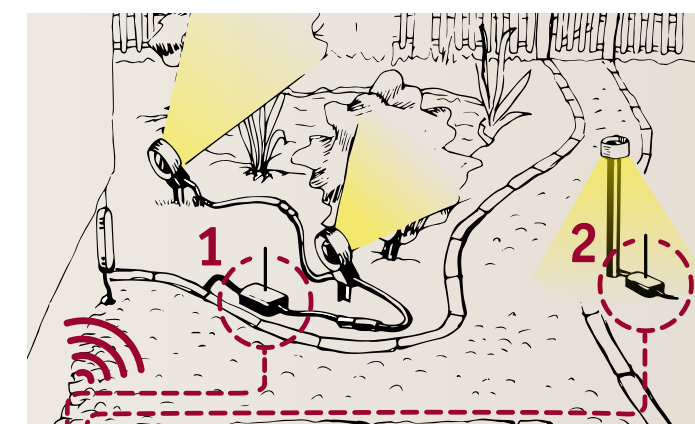

### 2. Compile the cable system from the power outlet to the most distant luminaire (max. 50 m).

### 3. Select the transformer according to total output

## Simple remote lighting control

Simply integrate the controller in the cable routing to switch or dim all downstream luminaires. Use the remote control to control controllers individually or in groups.