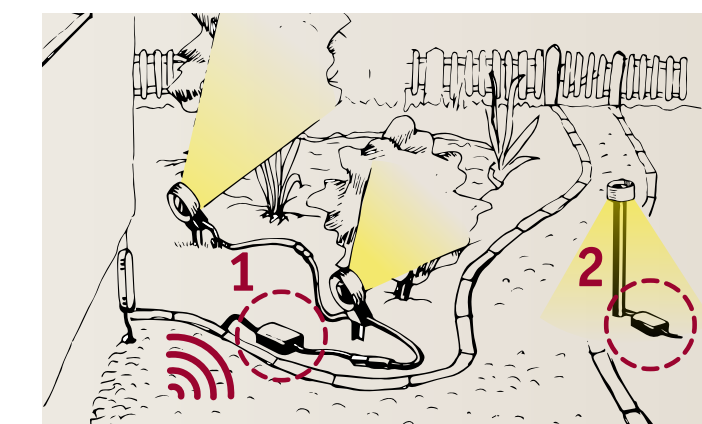

Easy integration into the Smart Home system

Voice assistant, app + gateway or remote control