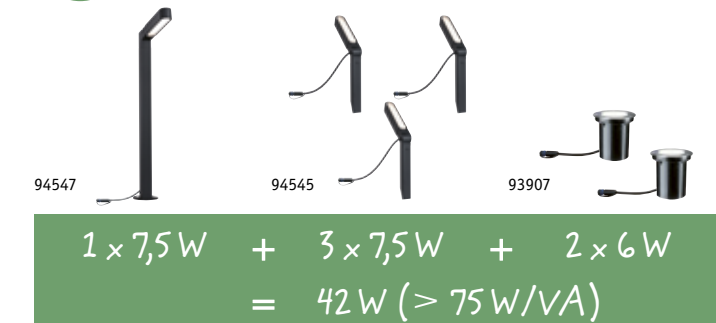

3. Select the transformer according to total output