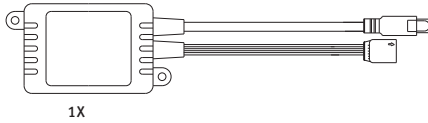

Paulmann

IP 20

Info

www.paulmann.com

Paulmann Licht GmbH
Quezinger Feld 2
31832 Springe
Germany

www.paulmann.com

Art.-Nr.: 706.83
PPN 02/22

Only for MaxLED 500 and MaxLED 1000