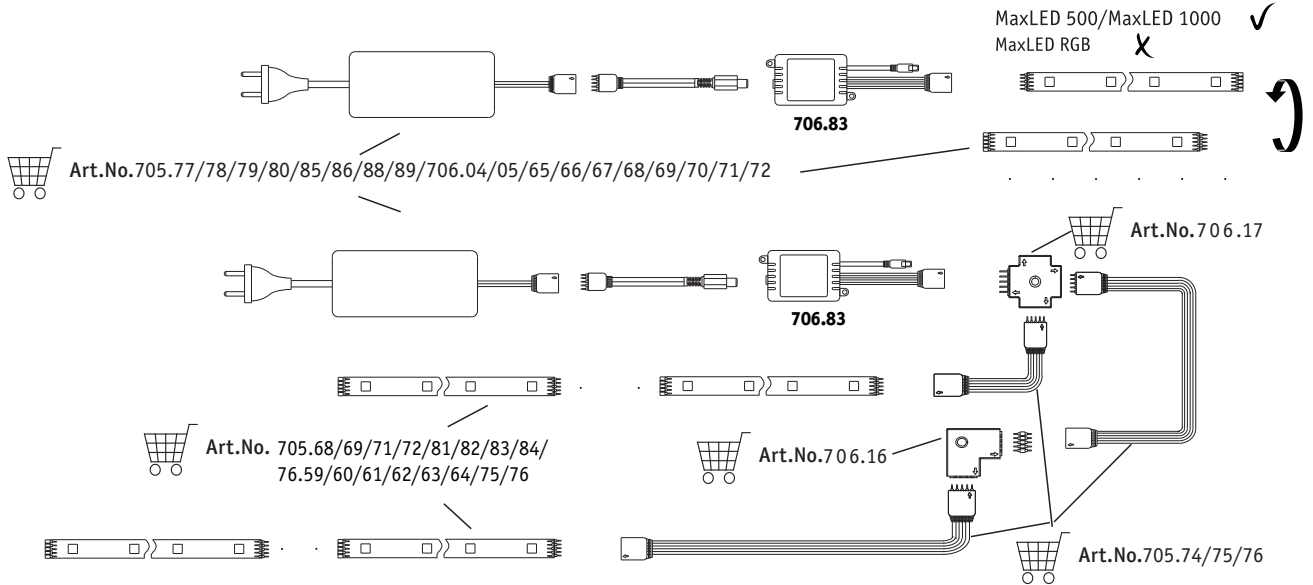

Paulmann

IP 20

Info

www.paulmann.com

Paulmann Licht GmbH
Quezinger Feld 2
31832 Springe
Germany

www.paulmann.com

Art.-Nr.: 706.83
PPN 02/22

Only for MaxLED 500 and MaxLED 1000

1X

1X

1X

Li-Ion

MaxLED 500/MaxLED 1000 ✓
MaxLED RGB ✗

A

B

Li-Ion