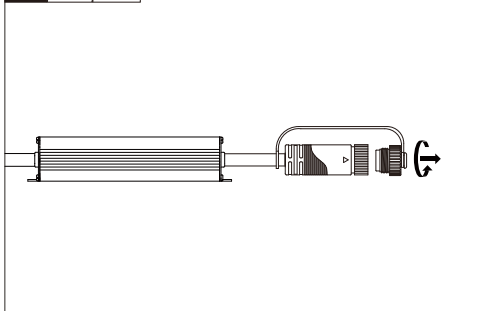

Paulmann

Safety Instructions

1, 2, 3, 4, 5, 6, 10, 11, 13, 14, 19,
22, 23, 24, 25, 26, 33, 34

Info

www.paulmann.com

Paulmann Licht GmbH
Quezinger Feld 2
31832 Springe
Germany

www.paulmann.com

Art.-Nr.: 988.49
988.50

988.49/988.50

1X

not incl.

Paulmann
Art.-Nr. 939.04

(+MA 326) PAX 05/17

A

Safety Instructions
Nr. 10,11,13

Power Supply 75W
Art.-Nr.: 988.49

Power Supply 150W
Art.-Nr.: 988.50

Safety Instructions
Nr. 14,22,23,26

B1 B2 B3

B1 B2 B3

B1 B2 B3

C1 C2 C3

C1 C2 C3

C1 C2 C3