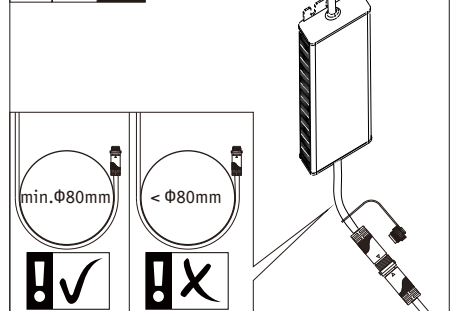

Power Supply 150W
Art.-Nr.: 988.50

Safety Instructions
Nr. 14,22,23,26

B1 B2 B3

B1 B2 B3

B1 B2 B3

C1 C2 C3

C1 C2 C3

C1 C2 C3