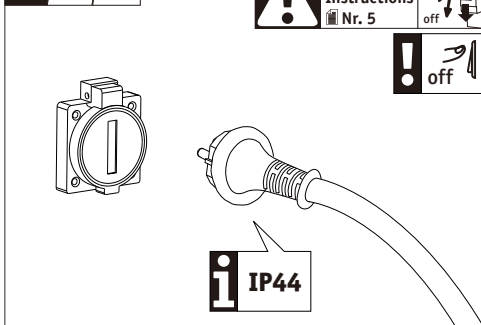

Power Supply 150W
Art.-Nr.: 988.50

Safety Instructions
Nr. 14,22,23,26

B1 B2 B3

B1 B2 B3

B1 B2 B3

C1 C2 C3

C1 C2 C3

C1 C2 C3