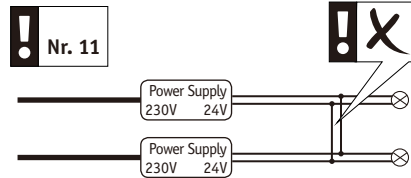

Power Supply 75W
Art.-Nr.: 988.49

Power Supply 150W
Art.-Nr.: 988.50

Safety Instructions
Nr. 14,22,23,26