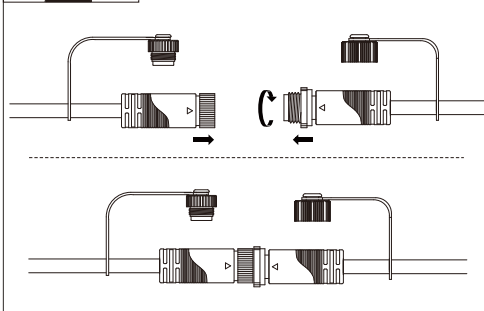

Power Supply 150W
Art.-Nr.: 988.50

Safety Instructions
Nr. 14,22,23,26

B1 B2 B3

B1 B2 B3

B1 B2 B3

C1 C2 C3

C1 C2 C3

C1 C2 C3