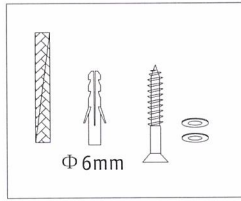

Safety Instructions

1.2,3,4,5,6,7,10,12,15,16,18,
19,20,22,24,28,33,34

Info

www.paulmann.com

Paulmann Licht GmbH
Quezinger Feld 2
31832 Springe
Germany

www.paulmann.com

Art.-Nr.: 66713
(+MA 326) PYW 03/18

max.
3x10W

Φ 6mm

incl