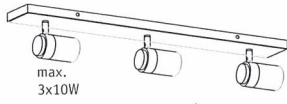

Safety Instructions

1.2,3,4,5,6,7,10,12,15,16,18,
19,20,22,24,28,33,34

Info

www.paulmann.com

Paulmann Licht GmbH
Quezinger Feld 2
31832 Springe
Germany

www.paulmann.com

Art.-Nr.: 66713
(+MA 326) PYW 03/18

max.
3x10W

Φ 6mm

incl