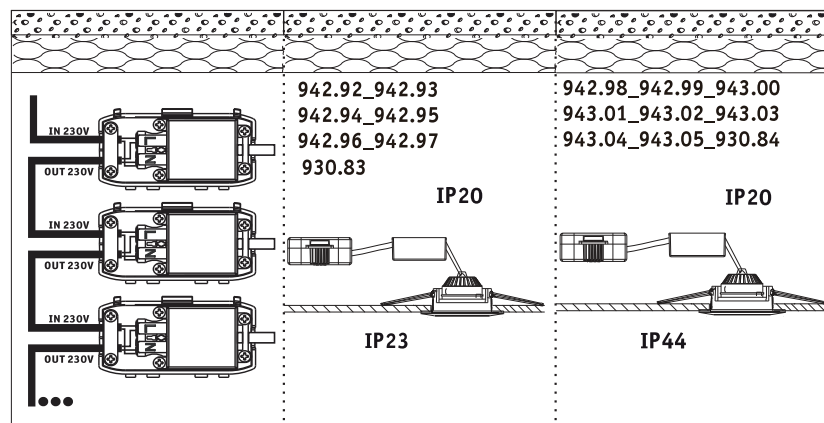

1x 1x 2x

**942.93\_942.95\_942.97\_930.83**

3x 3x 6x

**942.98\_943.00\_943.02\_943.04**

1x 1x 2x

**942.99\_943.01\_943.03\_943.05\_930.84**

3x 3x 6x

(+MA326) PSPU 10/24

**A**

**Safety Instructions**  
= 1, 4, 5, 7

item number	hole size
942.92_942.93 942.94_942.95 942.98_942.99 943.00_943.01 943.02_943.03 943.04_943.05 930.83_930.84	ø54mm
942.96_942.97	ø55mm

ø x mm

**C**

a.

Ø8-12mm 7mm 14mm

b.

**Safety Instructions**  
= 3, 4, 5, 6

230V-

**E**

230V-

**Safety Instructions**  
= 3, 4, 5, 6

230V-

ø35 mm

**310lm**  
4 W  
230 V

warm white  
2700K

CRI/Ra ≥ 80

30,000h

390094306