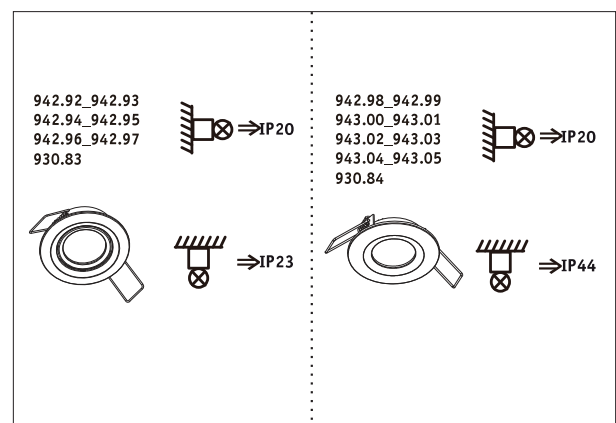

1x 1x 2x

**942.93\_942.95\_942.97\_930.83**

3x 3x 6x

**942.98\_943.00\_943.02\_943.04**

1x 1x 2x

**942.99\_943.01\_943.03\_943.05\_930.84**

3x 3x 6x

(+MA326) PSPU 10/24

**A**

**Safety Instructions**  
= 1, 4, 5, 7

item number	hole size
942.92_942.93 942.94_942.95 942.98_942.99 943.00_943.01 943.02_943.03 943.04_943.05 930.83_930.84	ø54mm
942.96_942.97	ø55mm

ø x mm

**C**

a.

Ø8-12mm 7mm 14mm

b.

**Safety Instructions**  
= 3, 4, 5, 6

230V-

**E**

230V-

**Safety Instructions**  
= 3, 4, 5, 6

230V-

ø35 mm

**310lm**  
4 W  
230 V

warm white  
2700K

CRI/Ra ≥ 80

30,000h

390094306