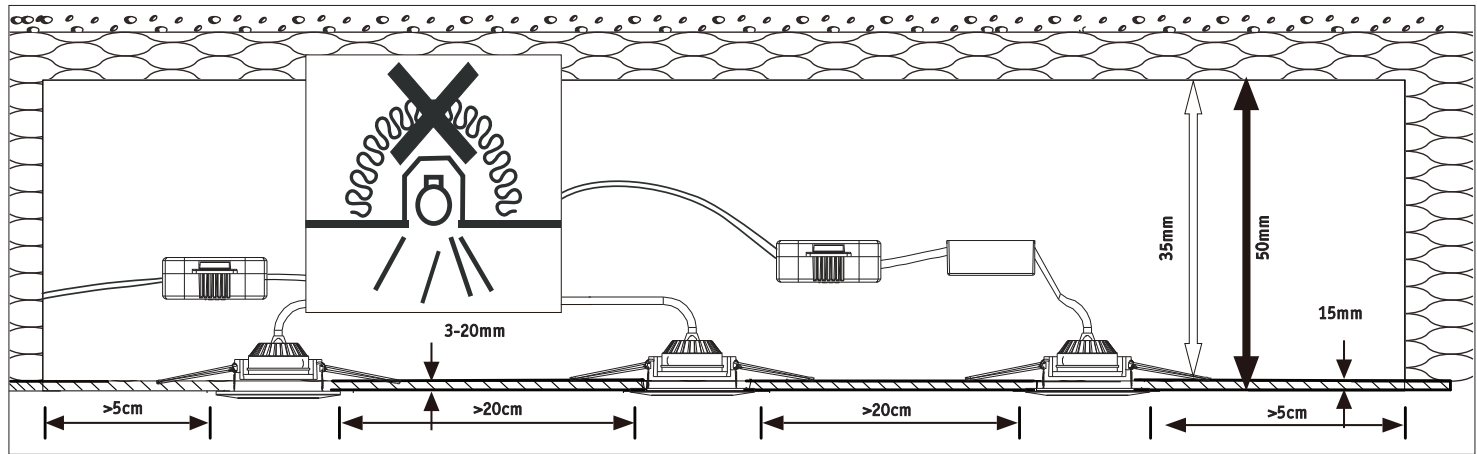

1x 1x 2x

**942.93\_942.95\_942.97\_930.83**

3x 3x 6x

**942.98\_943.00\_943.02\_943.04**

1x 1x 2x

**942.99\_943.01\_943.03\_943.05\_930.84**

3x 3x 6x

(+MA326) PSPU 10/24

**A**

**Safety Instructions**  
= 1, 4, 5, 7

item number	hole size
942.92_942.93 942.94_942.95 942.98_942.99 943.00_943.01 943.02_943.03 943.04_943.05 930.83_930.84	ø54mm
942.96_942.97	ø55mm

ø x mm

**C**

a.

Ø8-12mm 7mm 14mm

b.

**Safety Instructions**  
= 3, 4, 5, 6

230V-

**E**

230V-

**Safety Instructions**  
= 3, 4, 5, 6

230V-