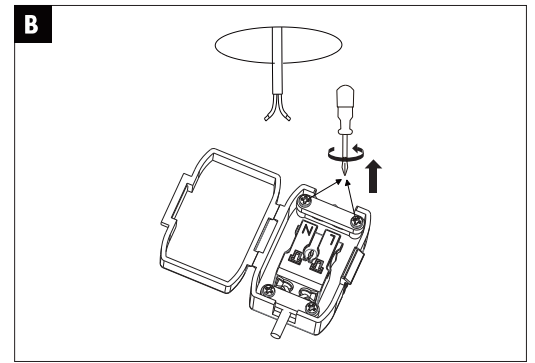

1x 1x 2x

**942.93\_942.95\_942.97\_930.83**

3x 3x 6x

**942.98\_943.00\_943.02\_943.04**

1x 1x 2x

**942.99\_943.01\_943.03\_943.05\_930.84**

3x 3x 6x

(+MA326) PSPU 10/24

**A**

**Safety Instructions**  
= 1, 4, 5, 7

item number	hole size
942.92_942.93 942.94_942.95 942.98_942.99 943.00_943.01 943.02_943.03 943.04_943.05 930.83_930.84	ø54mm
942.96_942.97	ø55mm

ø x mm

**C**

a.

Ø8-12mm 7mm 14mm

b.

**Safety Instructions**  
= 3, 4, 5, 6

230V-

**E**

230V-

**Safety Instructions**  
= 3, 4, 5, 6

230V-