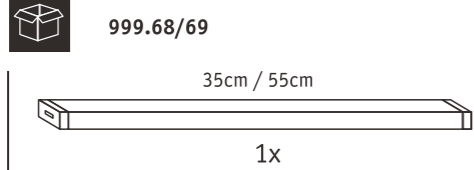

Art.-Nr.: 999.68  
999.69  
(+MA 326)PE0 10/20

- 1x [Screw]
- 1x [Screw]
- 2x [Bracket]
- 2x [Bracket]
- 4x [Screw]

**A**

Not incl.

999.46  
999.47  
999.48

12V

230V

**B1**