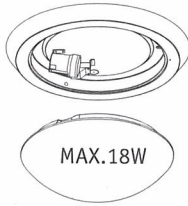

Safety Instructions

1,2,3,4,5,6,7,10,12,15,16,18,
19,20,21,22,24,28,33,34

Info

www.paulmann.com

Paulmann Licht GmbH
Quezinger Feld 2
31832 Springe
Germany

www.paulmann.com

Art.-Nr.:70805
(+MA 326) PYW 01/17

not incl
1x6W
E27

Art.No.283.31

A

Safety Instructions
Nr. 3,4,5,6

B

C

Safety Instructions
Nr. 4,5,7

D