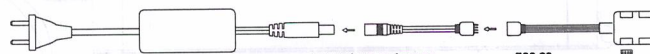

Indoor use only

Constant Current-DC LED (350mA, 700mA..)
12V-AC LED

Constant Voltage 12V-DC LED

A

701.99/702.00/702.01

701.99/702.00/702.01

702.03

Art.No. 702.08/702.09/702.11/702.12/702.13
/702.05/702.06/701.96/701.97