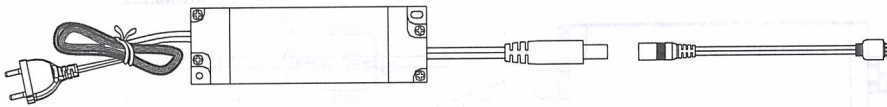

Safety Instructions

1, 2, 3, 4, 5, 6, 7, 8, 9, 11, 13, 19, 22, 24,
25, 26, 27, 28, 33, 34

Info

www.paulmann.com

Paulmann Licht GmbH
Quezinger Feld 2
31832 Springe
Germany

www.paulmann.com

Art.-Nr.: 701.99/702.00
702.01/702.03
702.04/702.15
702.16

(+MA 326) PSU 04/18

702.04/702.15

1x

702.16

2x

702.03

1x

4x

701.99

1x

1x

Indoor use only

Constant Current-DC LED (350mA, 700mA..)
12V-AC LED

Constant Voltage 12V-DC LED

702.00