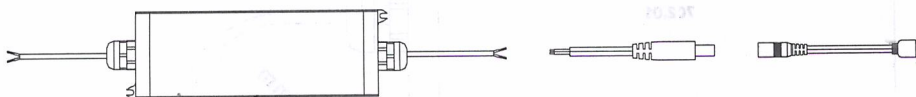

1x

Indoor use only

Constant Current-DC LED (350mA, 700mA..)
12V-AC LED

Constant Voltage 12V-DC LED

702.01

1x

1x

1x