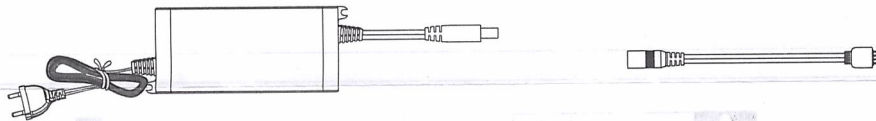

1x

1x

Indoor use only

Constant Current-DC LED (350mA, 700mA..)
12V-AC LED

Constant Voltage 12V-DC LED

702.01