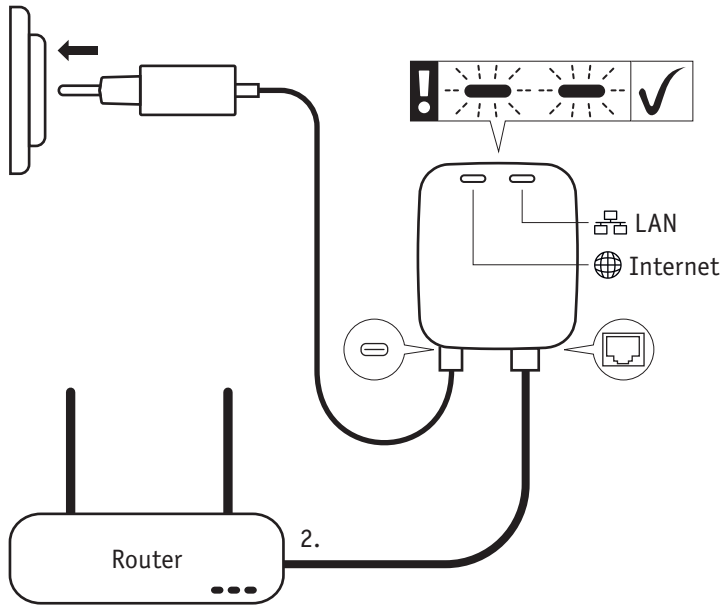

Paulmann

smik Gateway
Quick Guide

Paulmann Licht GmbH | Quezinger Feld 2 | 31832 Springe | Germany

www.paulmann.com

 **Safety Instructions**

1

1.

**2****3**