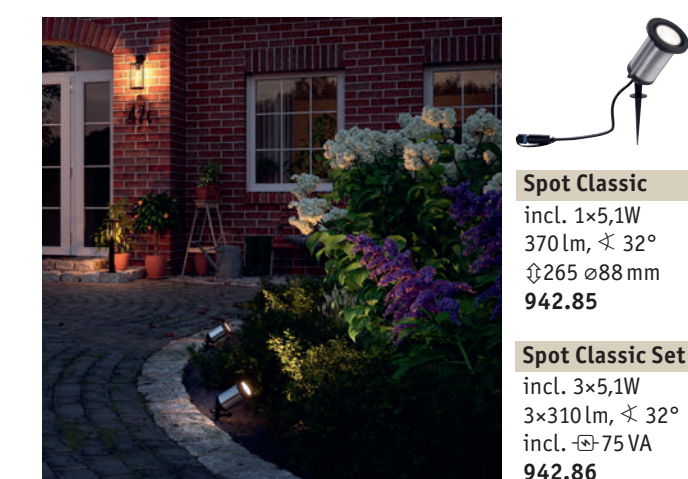

À faire soi-même, tout simplement !

Pas à pas pour l'installation parfaite de votre luminaire. **Sans connaissances techniques !** Système de branchement simple et pose facile sur ou dans le sol.

Sécurisé !

Un système à courant continu 24 V synonyme de sécurité maximale. **Aucun danger pour les enfants et les animaux !**

Kit de démarrage : lancez-vous !

Les kits de démarrage sont parfaits pour mettre en scène votre jardin de manière simple et rapide. Ils comprennent tous les éléments nécessaires pour démarrer et poser les bases de votre éclairage de jardin.

Éclairage extérieur Paulmann : créer une ambiance dans le jardin

En été ou en hiver, une ambiance confortable sur la terrasse ou dans le jardin élargit notre espace. Que ce soit pour les douces soirées estivales sous le ciel étoilé ou pour les soirées d'hiver derrière les fenêtres du salon, un éclairage extérieur approprié assure une lumière confortable tout autour de la maison.

Avec le système de prises sécurisé Paulmann « Plug & Shine », il se pose en un rien de temps et vous permet de mettre en valeur vos gazons, buissons et arbres ainsi que vos murs et clôtures ornementales. En outre, « Plug & Shine » assure un éclairage sécurisé de vos voies d'accès et de vos allées.

C'est simplissime :

1. **1. Positionnement libre des luminaires** pour une mise en scène lumineuse idéale.
2. **2. Assembler le système de câbles** de l'alimentation jusqu'au luminaire le plus éloigné (max. 50 m).

Plug & Shine Cable	max. 150 W	24 V
942.73 1in-2out ⇄ 1m	13 cm	IP68
939.26 1in-2out ⇄ 2m	13 cm	IP68
942.76 1in-1out ⇄ 5m	13 cm	IP68
939.27 1in-2out ⇄ 5m	13 cm	IP68
942.77 1in-1out ⇄ 10m	13 cm	IP68
939.28 1in-2out ⇄ 10m	13 cm	IP68

Plug & Shine Cable Connector	max. 150 W	24 V
939.94 1in-3out ⇄ 1m	13 cm	IP68
939.30 1in-5out ⇄ 10m	13 cm	IP68
939.31 1in-7out ⇄ 15m	13 cm	IP68