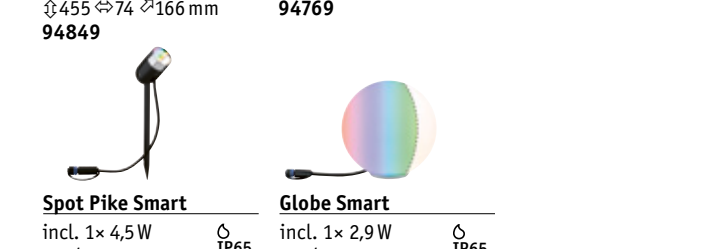

Smart colour and white light control

Smart products, including the Zigbee chip, allow the control of individual luminaires without the Smart Controller 93999.

Unless stated otherwise, smart RGBW luminaires cover the entire colour temperature range from 3000 to 6500 K.

Paulmann