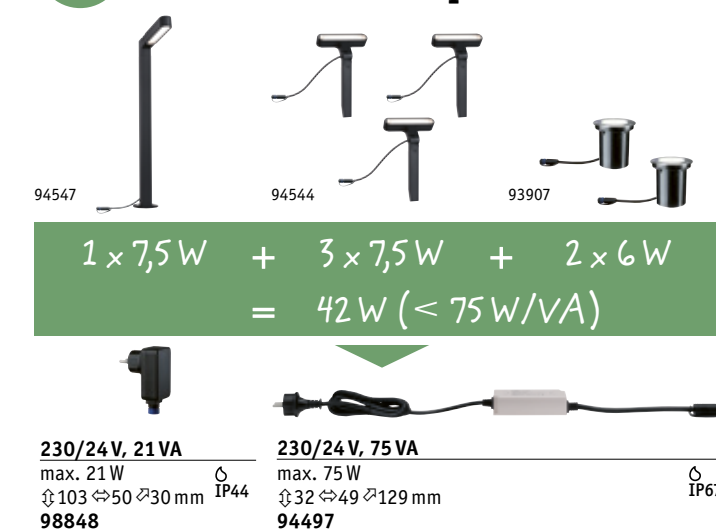

Paulmann

3. Choose a transformer to match the total output