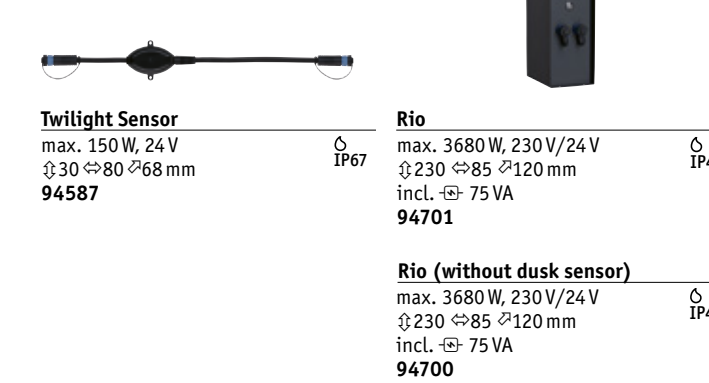

Paulmann

Easy integration into the Smart Home system

Simply integrate the controller in the cable routing to switch or dim all downstream luminaires. Use the remote control to access controllers individually or in groups.