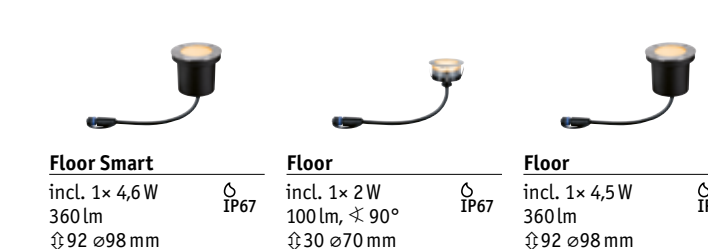

Insect-friendly luminaires

Safety for people and respect for the environment

Smart colour and white light control

Smart products, including the Zigbee chip, allow the control of individual luminaires without the Smart Controller 93999.

Unless stated otherwise, smart RGBW luminaires cover the entire colour temperature range from 3000 to 6500 K.

Paulmann