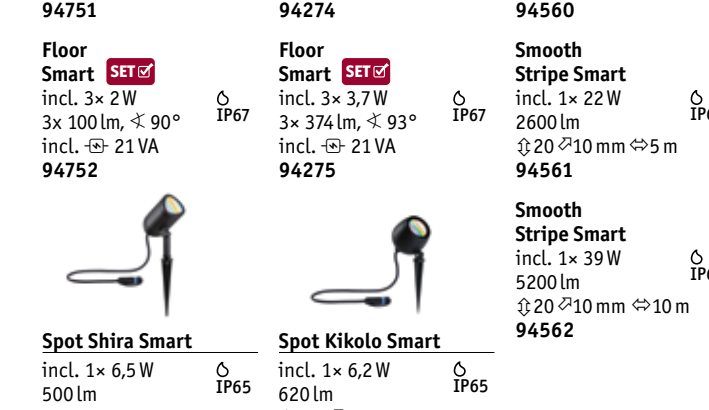

Smart colour and white light control

Smart products, including the Zigbee chip, allow the control of individual luminaires without the Smart Controller 93999.

Unless stated otherwise, smart RGBW luminaires cover the entire colour temperature range from 3000 to 6500 K.

Paulmann