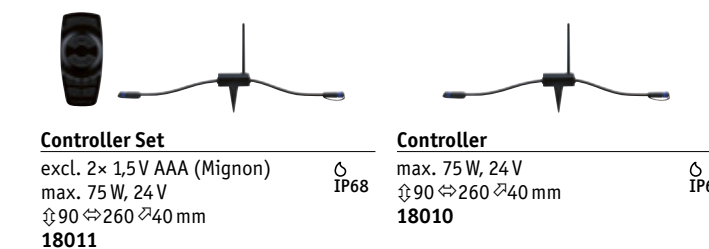

3. Choose a transformer to match the total output

4. Choose a controller (optional)

Paulmann

Lighting Control Made Easy via remote control

Simply integrate the controller in the cable routing to switch or dim all downstream luminaires. Use the remote control to access controllers individually or in groups.