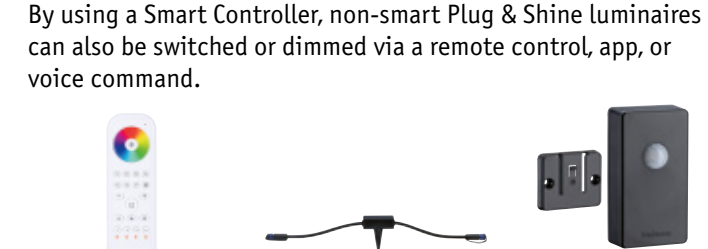

Ambient light controls the lighting

The sensors switch all connected luminaires on at dusk.

Paulmann

Easy integration into the Smart Home system

Simply integrate the controller in the cable routing to switch or dim all downstream luminaires. Use the remote control to access controllers individually or in groups.

Smart colour and white light control

Smart products, including the Zigbee chip, allow the control of individual luminaires without the Smart Controller 93999.

Unless stated otherwise, smart RGBW luminaires cover the entire colour temperature range from 3000 to 6500 K.