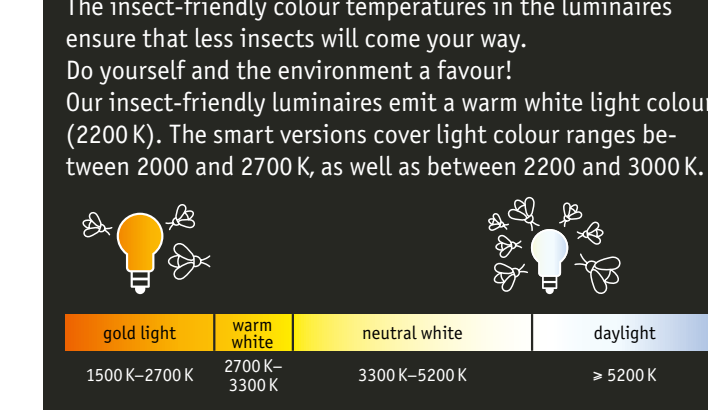

Smart colour and white light control

Smart products, including the Zigbee chip, allow the control of individual luminaires without the Smart Controller 93999.

Unless stated otherwise, smart RGBW luminaires cover the entire colour temperature range from 3000 to 6500 K.

Paulmann

Insect-friendly luminaires

Safety for people and respect for the environment

Smart colour and white light control

Smart products, including the Zigbee chip, allow the control of individual luminaires without the Smart Controller 93999.

Unless stated otherwise, smart RGBW luminaires cover the entire colour temperature range from 3000 to 6500 K.

Paulmann

Plug & Shine
24 V LED lighting system
for attractive light in the garden, around the outside of your home and on the patio