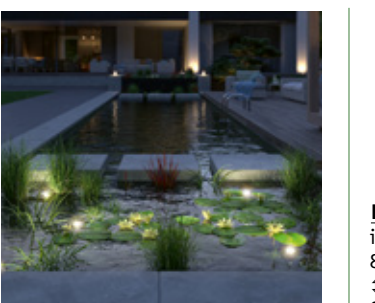

- **Underwater Spot**
  incl. 1x 4W
  300lm, < 25°
  Ø 120 ø200mm
  94209