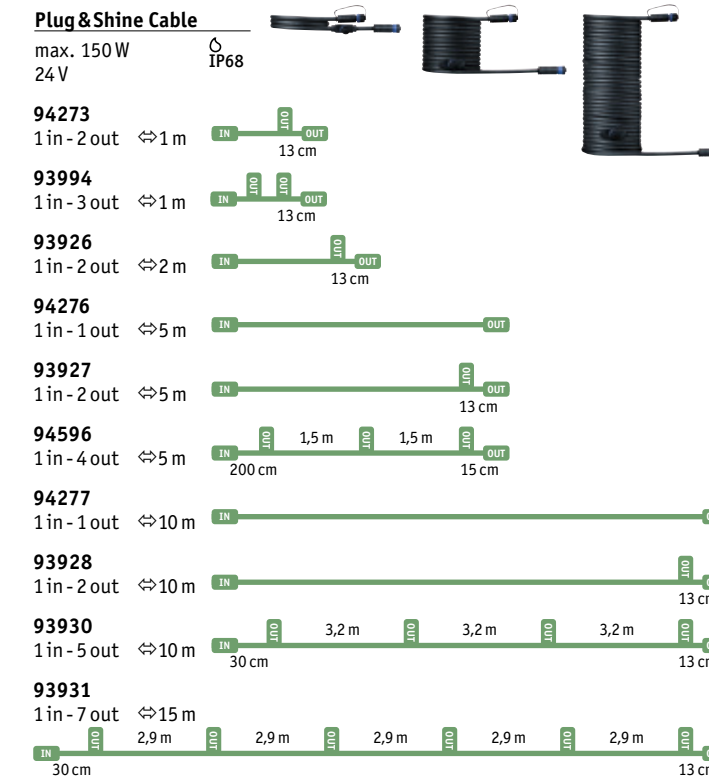

It's so easy!

1. Complete flexibility in the positioning of luminaires for perfect lighting scenarios.

2. Assemble the cable system from the power outlet to the most distant luminaire (max. 50 m).

Paulmann