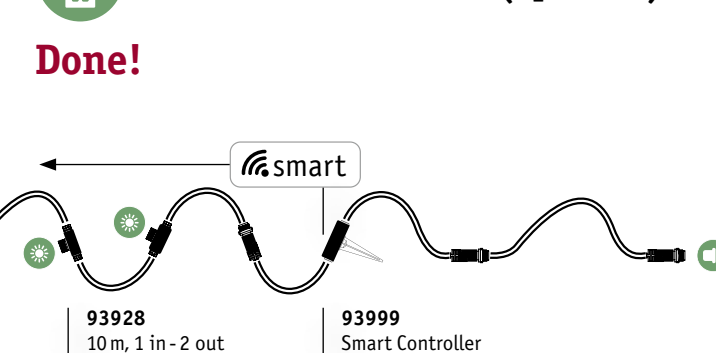

It's so easy!

1. Complete flexibility in the positioning of luminaires for perfect lighting scenarios.

2. Assemble the cable system from the power outlet to the most distant luminaire (max. 50 m).

Paulmann

3. Choose a transformer to match the total output

4. Choose a controller (optional)

Paulmann

Lighting Control Made Easy via remote control

Simply integrate the controller in the cable routing to switch or dim all downstream luminaires. Use the remote control to access controllers individually or in groups.