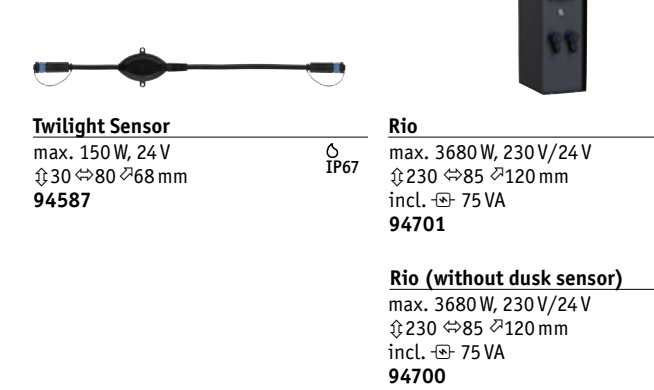

Ambient light controls the lighting

The sensors switch all connected luminaires on at dusk.