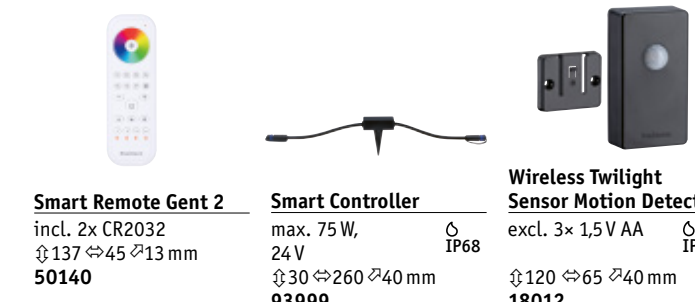

Easy integration into the Smart Home system

Ready for

- Paulmann smik Gateway
- Philips Hue Bridge 2 or Hue Bridge Pro (excluding: Hue Entertainment and Hue Secure)
- Amazon Echo Smart Speaker with Zigbee interface
- Paulmann Gent 2 remote control

Voice and app control with Zigbee 3.0 Gateway

Direct control

By using a Smart Controller, non-smart Plug & Shine luminaires can also be switched or dimmed via a remote control, app, or voice command.

Smart colour and white light control

Smart products, including the Zigbee chip, allow the control of individual luminaires without the Smart Controller 93999.

Unless stated otherwise, smart RGBW luminaires cover the entire colour temperature range from 3000 to 6500 K.

Model	Power	Dimensions	IP
Floor Smart	incl. 1 x 2 W	100 lm, < 90°	IP67
Floor Smart	incl. 1 x 3,7 W	374 lm, < 93°	IP67
Smooth Stripe Smart	incl. 1 x 11 W	1040 lm	IP67
Floor Smart SET	incl. 3 x 2 W	3 x 100 lm, < 90°	IP67
Floor Smart SET	incl. 3 x 3,7 W	3 x 374 lm, < 93°	IP67
Smooth Stripe Smart	incl. 1 x 22 W	2600 lm	IP67
Spot Shira Smart	incl. 1 x 6,5 W	500 lm	IP65
Spot Kikolo Smart	incl. 1 x 6,2 W	620 lm	IP65
Spot Pike Smart	incl. 1 x 4,5 W	300 lm	IP65
Globe Smart	incl. 1 x 2,9 W	170 lm	IP65
Poller Plate Smart	incl. 1 x 5 W	420 lm	IP44
Spot Pike Smart SET	incl. 3 x 4,5 W	3 x 300 lm	IP65
Spot Sting	incl. 1 x 6,3 W	580 lm, < 100°	IP67
Spot Sting SET	incl. 3 x 6,3 W	3 x 580 lm, < 100°	IP67
Spot Kikolo Smart	incl. 1 x 6,2 W	660 lm, < 80°	IP65
Poller Plate	incl. 1 x 7 W	660 lm	IP44

Insect-friendly luminaires

Safety for people and respect for the environment

Buzzing in all the right places?

The insect-friendly colour temperatures in the luminaires ensure that less insects will come your way. Do yourself and the environment a favour! Our insect-friendly luminaires emit a warm white light colour (2200 K). The smart versions cover light colour ranges between 2000 and 2700 K, as well as between 2200 and 3000 K.

Light Colour	Temperature Range
gold light	1500 K - 2700 K
warm white	2700 K - 3300 K
neutral white	3300 K - 5200 K
daylight	> 5200 K

www.paulmann.com/insect-friendly

Model	Power	Dimensions	IP
Floor Smart	incl. 1 x 4,6 W	360 lm	IP67
Floor	incl. 1 x 2 W	100 lm, < 90°	IP67
Floor	incl. 1 x 4,5 W	360 lm	IP67
Floor SET	incl. 3 x 2 W	3 x 100 lm, < 90°	IP67
Floor SET	incl. 3 x 4,5 W	3 x 360 lm	IP67
Spot Sting	incl. 1 x 6,3 W	580 lm, < 100°	IP67
Spot Kikolo Smart	incl. 1 x 6,2 W	660 lm, < 80°	IP65
Poller Plate	incl. 1 x 7 W	660 lm	IP44