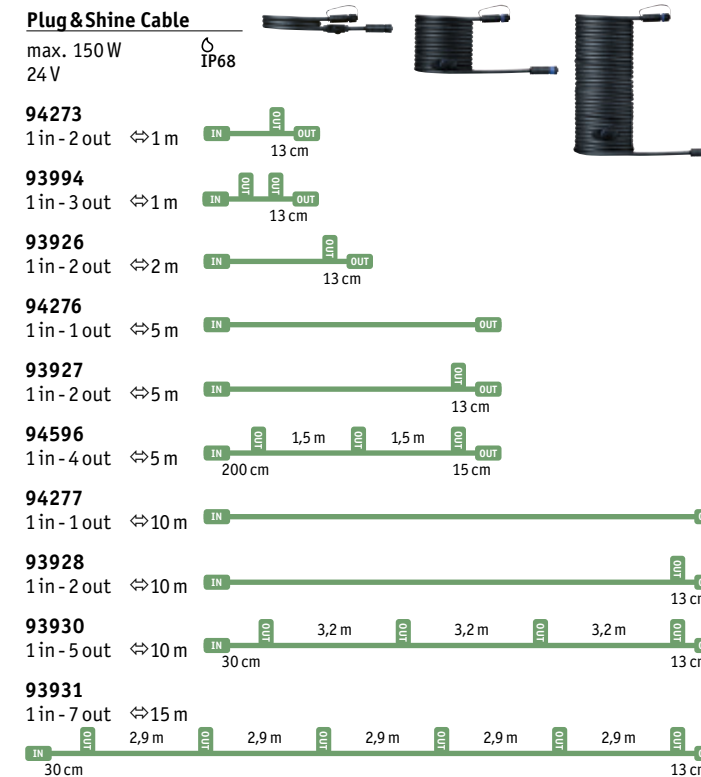

1. Complete flexibility in the positioning of luminaires for perfect lighting scenarios.

2. Assemble the cable system from the power outlet to the most distant luminaire (max. 50 m).

3. Choose a transformer to match the total output