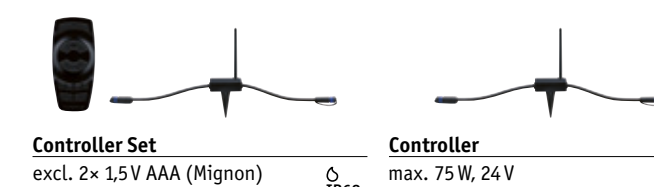

Did you know?

With the solar panel, Plug & Shine can also be used without a mains power supply.

4. Choose a controller (optional)

Lighting Control Made Easy via remote control

Simply integrate the controller in the cable routing to switch or dim all downstream luminaires. Use the remote control to access controllers individually or in groups.