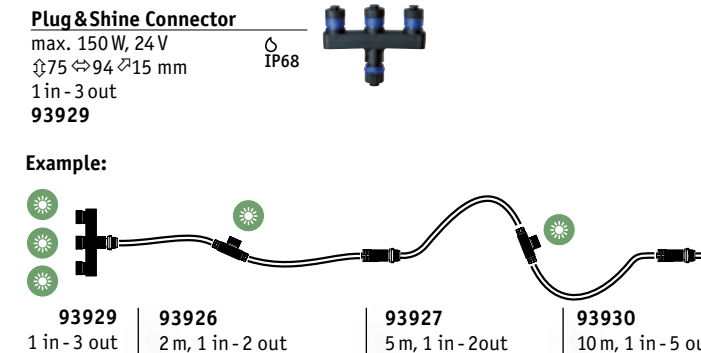

1. Complete flexibility in the positioning of luminaires for perfect lighting scenarios.

2. Assemble the cable system from the power outlet to the most distant luminaire (max. 50 m).

3. Choose a transformer to match the total output