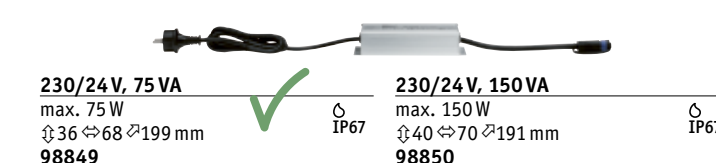

1. Complete flexibility in the positioning of luminaires for perfect lighting scenarios.

2. Assemble the cable system from the power outlet to the most distant luminaire (max. 50 m).

3. Choose a transformer to match the total output