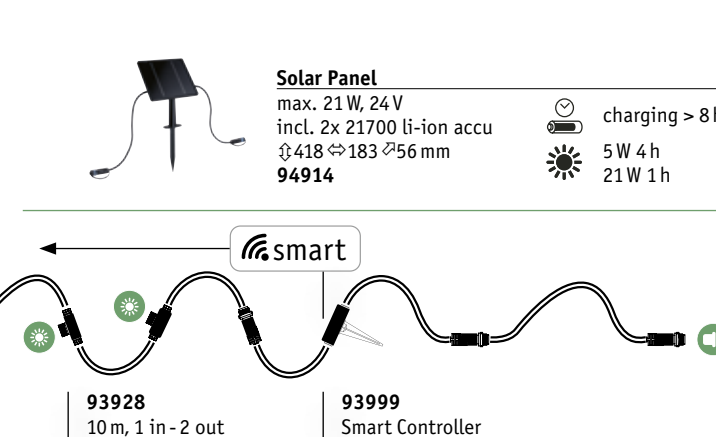

1. Complete flexibility in the positioning of luminaires for perfect lighting scenarios.

2. Assemble the cable system from the power outlet to the most distant luminaire (max. 50 m).

3. Choose a transformer to match the total output

Did you know?

With the solar panel, Plug & Shine can also be used without a mains power supply.

4. Choose a controller (optional)

Lighting Control Made Easy via remote control

Simply integrate the controller in the cable routing to switch or dim all downstream luminaires. Use the remote control to access controllers individually or in groups.