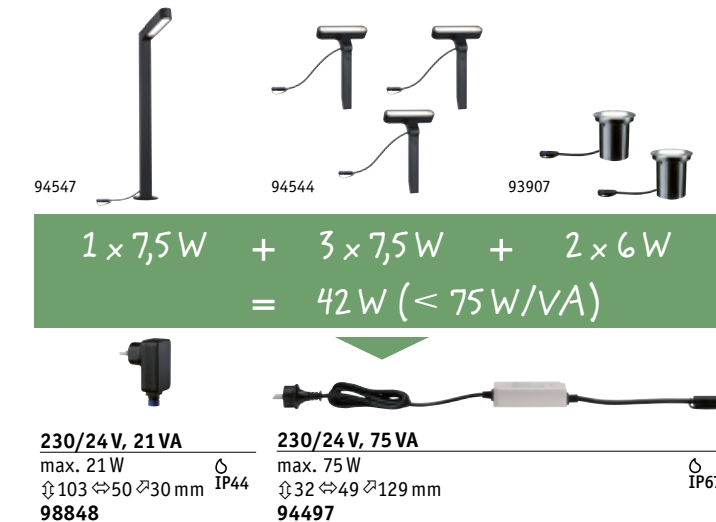

1. Complete flexibility in the positioning of luminaires for perfect lighting scenarios.

2. Assemble the cable system from the power outlet to the most distant luminaire (max. 50 m).

3. Choose a transformer to match the total output