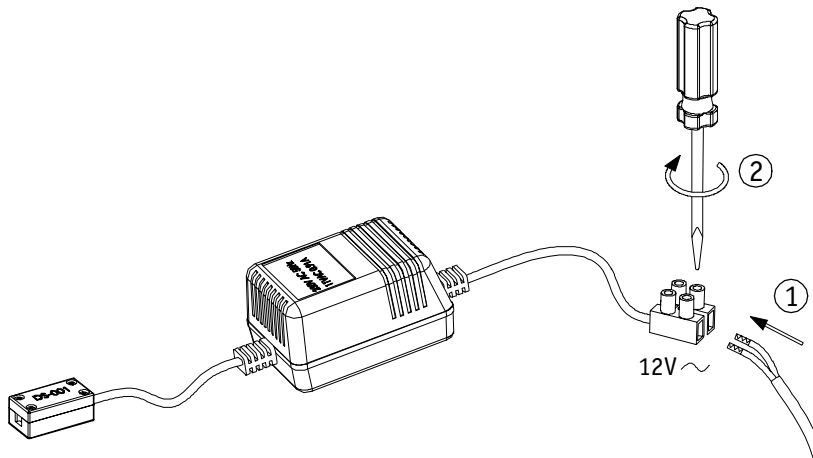

Art.-Nr.:
97759

(+MA 188)
PDG 03/14

Only for LED 12V~AC 50Hz

~~! LED constant current (350mA, 700mA, ...)
! LED constant voltage (12V DC) +/-~~

1x

LED 12V~AC 50Hz

2x

A Safety Instructions
Nr. 0,1,4