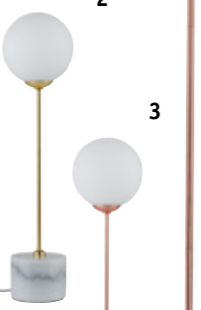

2 Moa A++-E
max. 10W, G9
230V
⚡400 ø100 mm
796.61
⚡ White/Gold matt 🗺 Glass/Marble/Metal